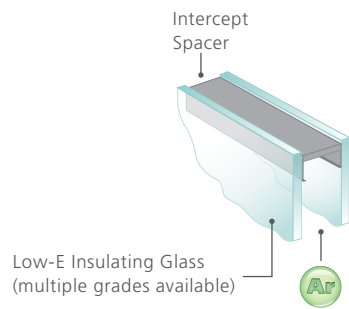

GLASS

Choose from a variety of glass options that offer performance, privacy, and style.

- Double-pane clear insulating (with Low-E glass options)
- Dirt-resistant
- Laminated
- Tempered
- Tinted
- Textured
- Grilles between the glass (GBG)
- Simulated divided lites (SDL)
- Blinds between the glass (BBG)

DOUBLE-PANE PACKAGES