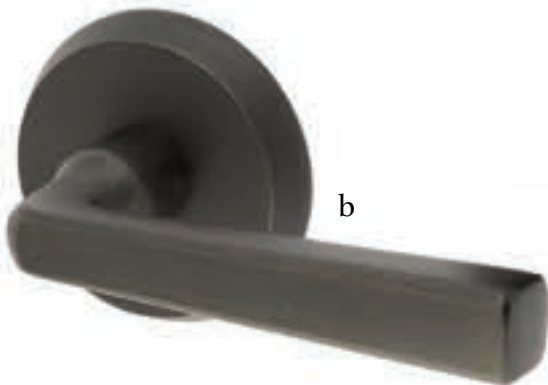

Passage & Privacy Leversets

Mix and match rustic levers, rosettes, and finishes showcase a durable style in a bronze patina finish.

a

b

c

- **a. Bryce Lever**
  with #3 Rosette Medium Bronze Patina
- **b. Cimarron Lever**
  with #2 Rosette Medium Bronze Patina
- **c. Mariposa Lever**
  with #4 Rosette Tumbled White Bronze