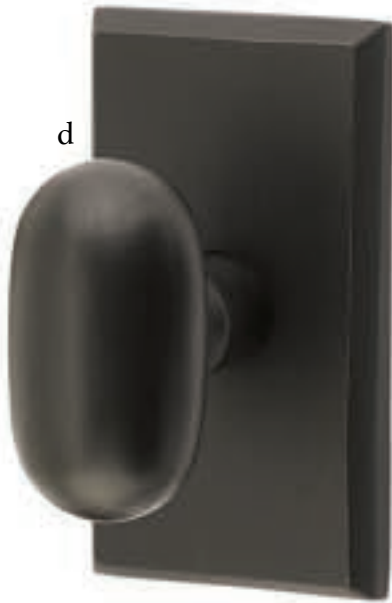

c

d

e

f

g

h

- **a. Modern Disc Crystal Knob**
  with #6 Rosette Medium Bronze Patina
- **b. Lowell Crystal Knob**
  with #4 Rosette Tumbled White Bronze
- **c. Providence Crystal Knob**
  with #3 Rosette Tumbled White Bronze
- **d. Bronze Egg Knob**
  with #3 Rosette Medium Bronze Patina
- **e. Round Knob**
  with #6 Rosette Medium Bronze Patina
- **f. Winchester Knob**
  with #4 Rosette Flat Black Bronze Patina
- **g. Old Town Crystal Knob**
  with #1 Rosette Tumbled White Bronze
- **h. Butte Knob**
  with #2 Rosette Flat Black Bronze Patina