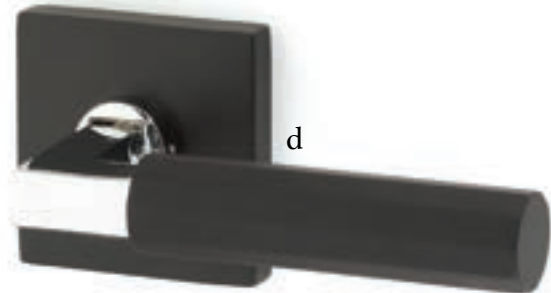

New level of customization. Choose your textured lever grip, stem design, and pair with any of our available rosettes options--in any mix of finishes--for hundreds of unique combinations, made just for you and your home project.

a

b

c

d

e

f

- a. **T-Bar** Polished Nickel - Lifetime . **Hammered** Polished Nickel - Lifetime with **Square Rosette** Polished Nickel - Lifetime
- b. **L-Square** Polished Nickel - Lifetime . **Tribeca** Unlacquered Brass with **Square Rosette** Unlacquered Brass
- c. **L-Square** Satin Brass . **Tribeca** Satin Brass with **Urban Modern Rosette** Satin Brass
- d. **L-Square** Polished Chrome . **Faceted** Flat Black with **Square Rosette** Flat Black
- e. **T-Bar** Unlacquered Brass . **Faceted** Polished Chrome with **Disk Rosette** Flat Black
- f. **T-Bar** Flat Black . **Knurled** Satin Brass with **Urban Modern Rosette** Flat Black