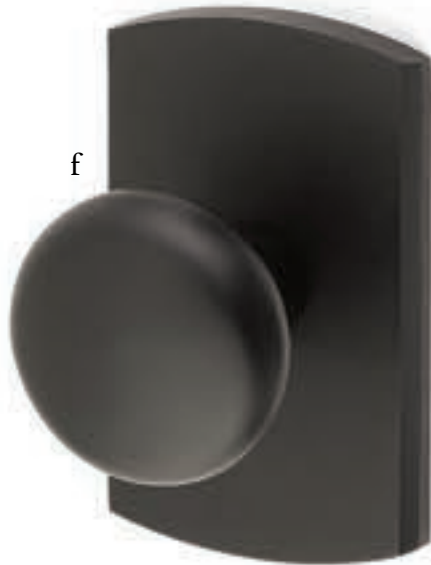

c

d

e

f

g

h

- **a. Modern Disc Crystal Knob**
  with #6 Rosette Medium Bronze Patina
- **b. Lowell Crystal Knob**
  with #4 Rosette Tumbled White Bronze
- **c. Providence Crystal Knob**
  with #3 Rosette Tumbled White Bronze
- **d. Bronze Egg Knob**
  with #3 Rosette Medium Bronze Patina
- **e. Round Knob**
  with #6 Rosette Medium Bronze Patina
- **f. Winchester Knob**
  with #4 Rosette Flat Black Bronze Patina
- **g. Old Town Crystal Knob**
  with #1 Rosette Tumbled White Bronze
- **h. Butte Knob**
  with #2 Rosette Flat Black Bronze Patina