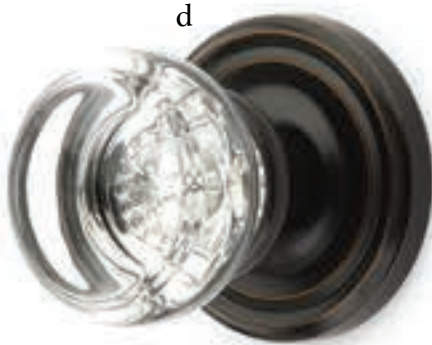

c

d

e

f

- **c. Providence Crystal Knob**
  with Regular Rosette
  Polished Nickel - Lifetime
- **d. Georgetown Knob**
  with Regular Rosette
  Oil Rubbed Bronze
- **e. Diamond Crystal Knob**
  with Quincy Rosette
  Satin Nickel
- **f. Old Town Clear Knob**
  with #8 Rosette
  Oil Rubbed Bronze
- **g. Lowell Crystal Knob**
  with Rope Rosette
  French Antique
- **h. Windsor Crystal Knob**
  with Wilshire Rosette
  Polished Brass - Lifetime
- **i. Astoria Clear Knob**
  with Rectangular Rosette
  Oil Rubbed Bronze
- **j. Ice White Porcelain Knob**
  with Oval Rosette
  Oil Rubbed Bronze

g

h

j

i