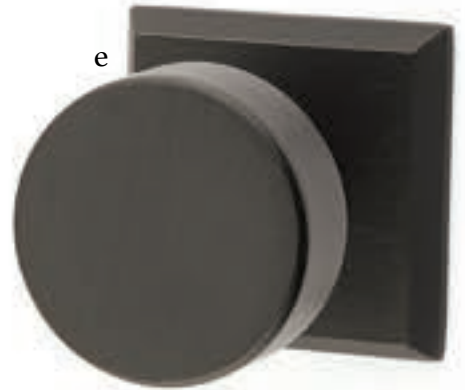

c

d

e

f

g

h

- **a. Modern Disc Crystal Knob**
  with #6 Rosette Medium Bronze Patina
- **b. Lowell Crystal Knob**
  with #4 Rosette Tumbled White Bronze
- **c. Providence Crystal Knob**
  with #3 Rosette Tumbled White Bronze
- **d. Bronze Egg Knob**
  with #3 Rosette Medium Bronze Patina
- **e. Round Knob**
  with #6 Rosette Medium Bronze Patina
- **f. Winchester Knob**
  with #4 Rosette Flat Black Bronze Patina
- **g. Old Town Crystal Knob**
  with #1 Rosette Tumbled White Bronze
- **h. Butte Knob**
  with #2 Rosette Flat Black Bronze Patina