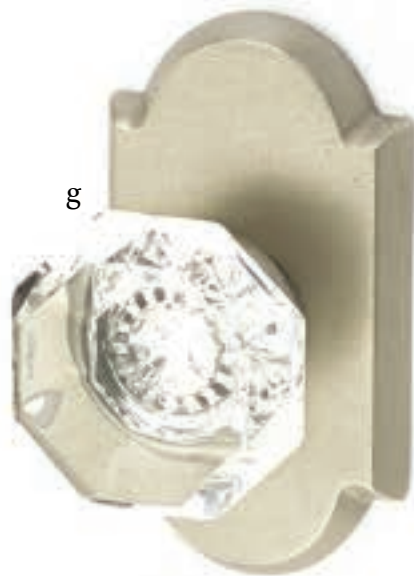

c

d

e

f

g

h

- a. Modern Disc Crystal Knob**
with #6 Rosette Medium Bronze Patina
- b. Lowell Crystal Knob**
with #4 Rosette Tumbled White Bronze
- c. Providence Crystal Knob**
with #3 Rosette Tumbled White Bronze
- d. Bronze Egg Knob**
with #3 Rosette Medium Bronze Patina
- e. Round Knob**
with #6 Rosette Medium Bronze Patina
- f. Winchester Knob**
with #4 Rosette Flat Black Bronze Patina
- g. Old Town Crystal Knob**
with #1 Rosette Tumbled White Bronze
- h. Butte Knob**
with #2 Rosette Flat Black Bronze Patina