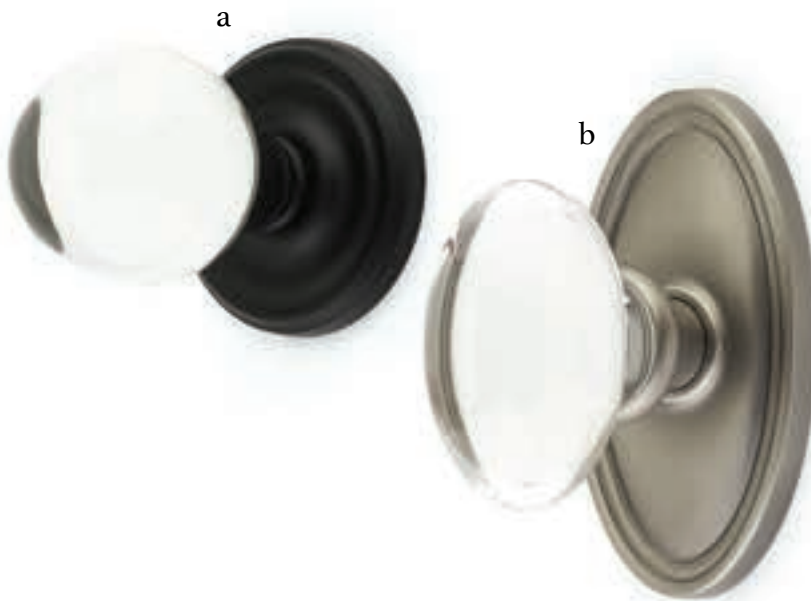

Passage & Privacy Knobsets

Crystal & Porcelain

Timeless materials with intricate details offer a chic aesthetic.

- **a. Bristol Knob**
  with Regular Rosette Flat Black
- **b. Hampton Knob**
  with Oval Rosette Pewter