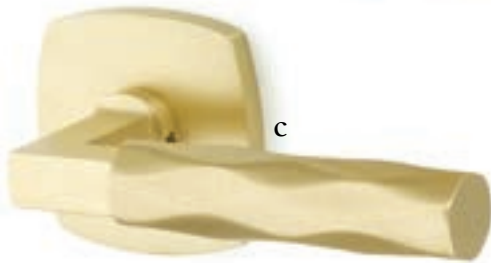

New level of customization. Choose your textured lever grip, stem design, and pair with any of our available rosettes options--in any mix of finishes--for hundreds of unique combinations, made just for you and your home project.

a

b

c

d

e

f

- a. **T-Bar** Polished Nickel - Lifetime . **Hammered** Polished Nickel - Lifetime with **Square Rosette** Polished Nickel - Lifetime
- b. **L-Square** Polished Nickel - Lifetime . **Tribeca** Unlacquered Brass with **Square Rosette** Unlacquered Brass
- c. **L-Square** Satin Brass . **Tribeca** Satin Brass with **Urban Modern Rosette** Satin Brass
- d. **L-Square** Polished Chrome . **Faceted** Flat Black with **Square Rosette** Flat Black
- e. **T-Bar** Unlacquered Brass . **Faceted** Polished Chrome with **Disk Rosette** Flat Black
- f. **T-Bar** Flat Black . **Knurled** Satin Brass with **Urban Modern Rosette** Flat Black