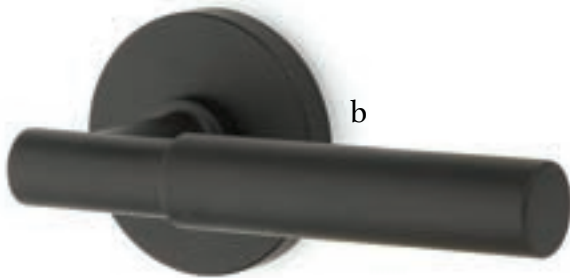

Passage & Privacy Leversets

With no predetermined combination of levers, rosettes and finishes, we let you define your own style.

a

b

c

d

e

- **a. Spencer Lever**
  with Square Rosette Satin Nickel
- **b. Myles Lever**
  with Disk Rosette Flat Black
- **c. Dumont Lever**
  with Modern Rectangular Rosette Polished Chrome
- **d. Aston Lever**
  with Disk Rosette Satin Brass
- **e. Freestone Lever**
  with Urban Modern Rosette Satin Nickel
- **f. Breslin Lever**
  with Square Rosette Polished Nickel - Lifetime

f