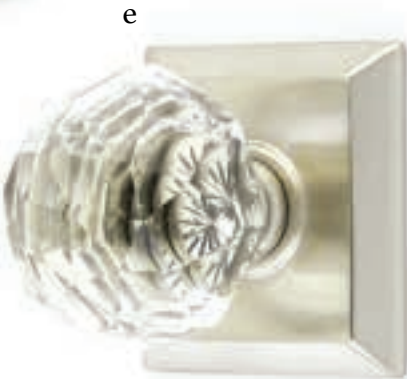

Timeless materials with intricate details offer a chic aesthetic.

- a. Bristol Knob**
with Regular Rosette Flat Black
- b. Hampton Knob**
with Oval Rosette Pewter

c

d

e

f

- c. Providence Crystal Knob**
with Regular Rosette
Polished Nickel - Lifetime
- d. Georgetown Knob**
with Regular Rosette
Oil Rubbed Bronze
- e. Diamond Crystal Knob**
with Quincy Rosette
Satin Nickel
- f. Old Town Clear Knob**
with #8 Rosette
Oil Rubbed Bronze
- g. Lowell Crystal Knob**
with Rope Rosette
French Antique
- h. Windsor Crystal Knob**
with Wilshire Rosette
Polished Brass - Lifetime
- i. Astoria Clear Knob**
with Rectangular Rosette
Oil Rubbed Bronze
- j. Ice White Porcelain Knob**
with Oval Rosette
Oil Rubbed Bronze