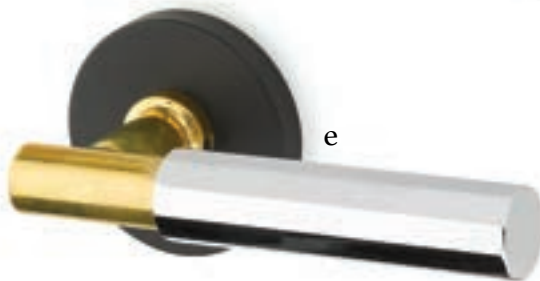

New level of customization. Choose your textured lever grip, stem design, and pair with any of our available rosettes options--in any mix of finishes--for hundreds of unique combinations, made just for you and your home project.

a

b

c

d

e

f

- a. **T-Bar** Polished Nickel - Lifetime . **Hammered** Polished Nickel - Lifetime with **Square Rosette** Polished Nickel - Lifetime
- b. **L-Square** Polished Nickel - Lifetime . **Tribeca** Unlacquered Brass with **Square Rosette** Unlacquered Brass
- c. **L-Square** Satin Brass . **Tribeca** Satin Brass with **Urban Modern Rosette** Satin Brass
- d. **L-Square** Polished Chrome . **Faceted** Flat Black with **Square Rosette** Flat Black
- e. **T-Bar** Unlacquered Brass . **Faceted** Polished Chrome with **Disk Rosette** Flat Black
- f. **T-Bar** Flat Black . **Knurled** Satin Brass with **Urban Modern Rosette** Flat Black