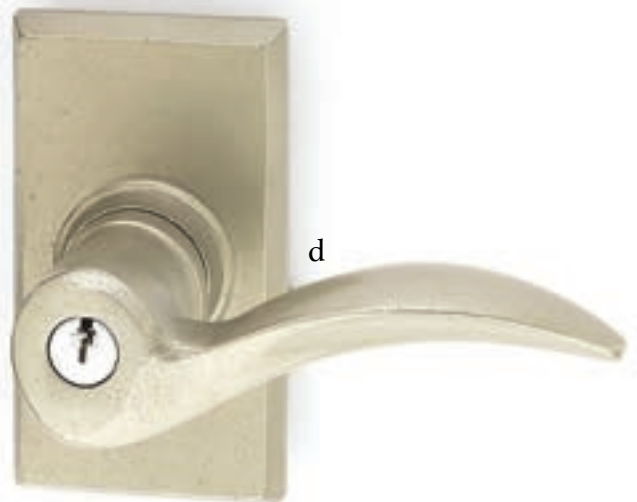

Ridgemont Deadbolt
Tumbled White Bronze

#4 Deadbolt
Flat Black Bronze Patina

Key-in-Knob/Lever Locksets

a

b

c

d

- a. **Winchester Key-in-Knob**
with #4 Rosette Flat Black Bronze Patina
- b. **Durango Key-in-Lever**
with #1 Rosette Medium Bronze Patina
- c. **Winchester Key-in-Knob**
with #2 Rosette Medium Bronze Patina
- d. **Durango Key-in-Lever**
with #3 Rosette Tumbled White Bronze

Stretto Narrow Trim Locksets

Modern trim styles cast in bronze to create a truly unique look.

**Stretto Rectangular
Non-Keyed**
2" x 10" with Round Knob
Tumbled White Bronze

**Stretto Rectangular
Keyed**
2" x 10" with Modern
Square Crystal Knob
Medium Bronze Patina

**Stretto Rectangular
Privacy**
1-1/2" x 11" with Teton Lever
Flat Black Bronze Patina

Sideplate Locksets

- a. Missoula Non-Keyed**
7-1/4" Overall with Round Knob
Flat Black Bronze Patina
- b. Missoula Keyed**
5-1/2" C-to-C with Yuma Lever
Tumbled White Bronze
- c. Rectangular Keyed**
5-1/2" C-to-C with Butte Knob
Medium Bronze Patina
- d. Rectangular Non-Keyed**
7" Overall with Bronze Egg Knob
Tumbled White Bronze