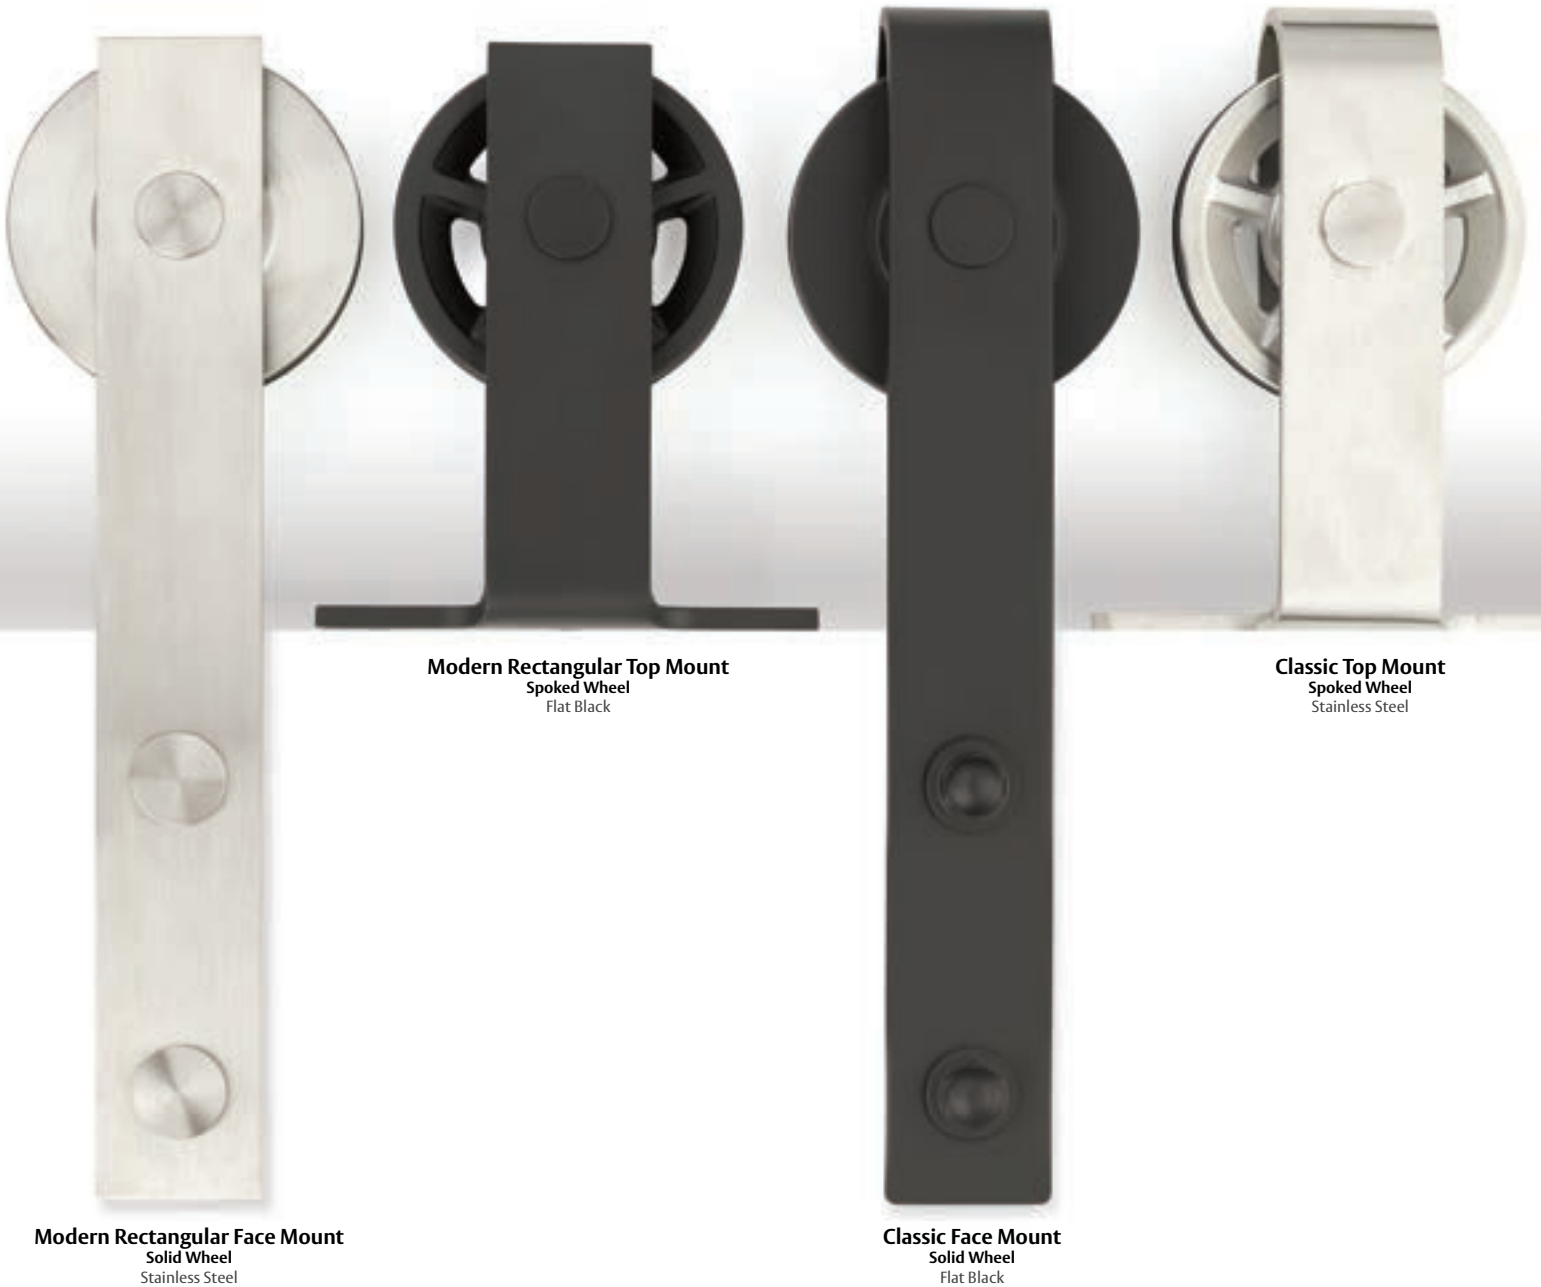

d. Arched Multi Point Lock Exterior Trim

American Keyed with Teton Lever Flat Black Bronze Patina

Multi Point Lockset Trim

Less is more with these minimalist designer upgrades for swinging patio doors.

Modern Multi Point Lock Trim
1-1/2" x 11" American Keyed with Helios Lever Flat Black

Modern Multi Point Lock Trim
1-1/2" x 11" American Keyed
with Dumont Lever
Satin Nickel

Multi Point Lockset Trim

A stylish, designer alternative to the standard trim offered with swinging patio doors.

- a. Corcord Multi Point Lock Trim**
1-1/2" x 11" American Keyed with Merrimack Lever
Oil Rubbed Bronze
- b. Corcord Multi Point Lock Trim**
2" x 10" American Keyed with Turino Lever
Polished Chrome
- c. Sandcast Bronze Rectangular Multi Point Lock Trim**
1-1/2" x 11" American Keyed with Montrose Lever
Tumbled White Bronze
- d. Sandcast Bronze Rectangular Multi Point Lock Trim**
2" x 10" American Keyed with Bryce Lever
Medium Bronze Patina

Barn Door Hardware

Designed with every detail in mind, this premium track system blends personal customization with high quality engineering to encompass modern, industrial, and classic farmhouse design for interior sliding doors.