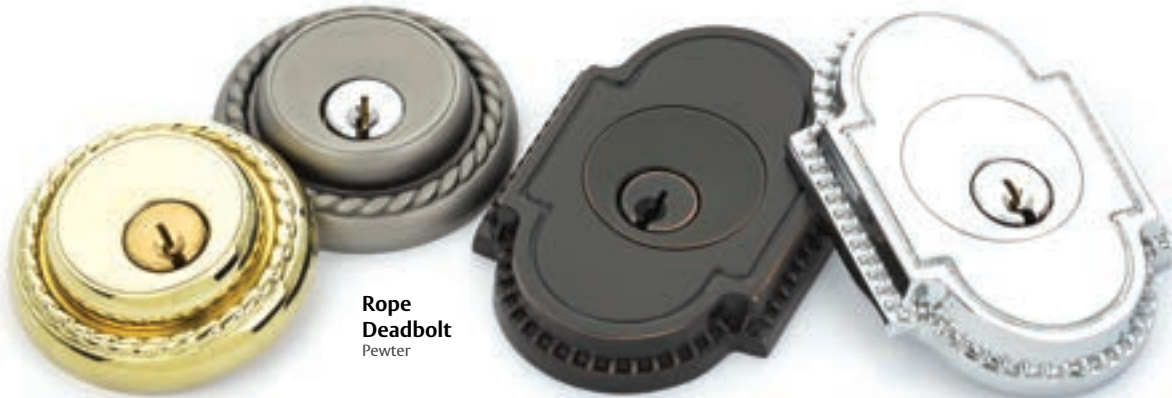

Deadbolts

**Rope
Deadbolt**
Pewter

Rope Deadbolt
Polished Brass - Lifetime

Knoxville Deadbolt
Oil Rubbed Bronze

Knoxville Deadbolt
Polished Chrome