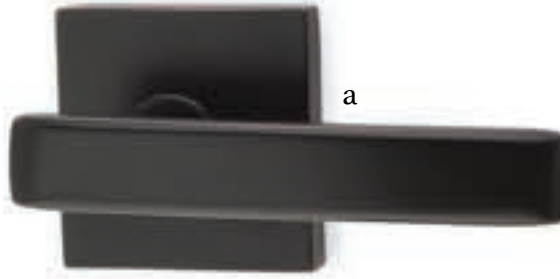

Passage & Privacy Leversets

With no predetermined combination of levers, rosettes and finishes, we let you define your own style.