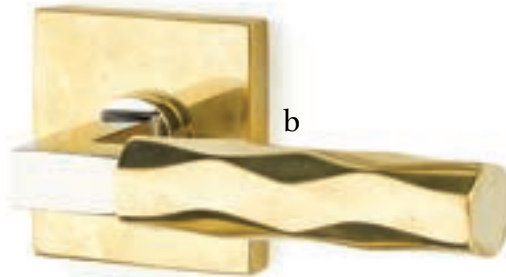

New level of customization. Choose your textured lever grip, stem design, and pair with any of our available rosettes options--in any mix of finishes--for hundreds of unique combinations, made just for you and your home project.

a

b

c

d

e

f

- a. **T-Bar** Polished Nickel - Lifetime . **Hammered** Polished Nickel - Lifetime with **Square Rosette** Polished Nickel - Lifetime
- b. **L-Square** Polished Nickel - Lifetime . **Tribeca** Unlacquered Brass with **Square Rosette** Unlacquered Brass
- c. **L-Square** Satin Brass . **Tribeca** Satin Brass with **Urban Modern Rosette** Satin Brass
- d. **L-Square** Polished Chrome . **Faceted** Flat Black with **Square Rosette** Flat Black
- e. **T-Bar** Unlacquered Brass . **Faceted** Polished Chrome with **Disk Rosette** Flat Black
- f. **T-Bar** Flat Black . **Knurled** Satin Brass with **Urban Modern Rosette** Flat Black