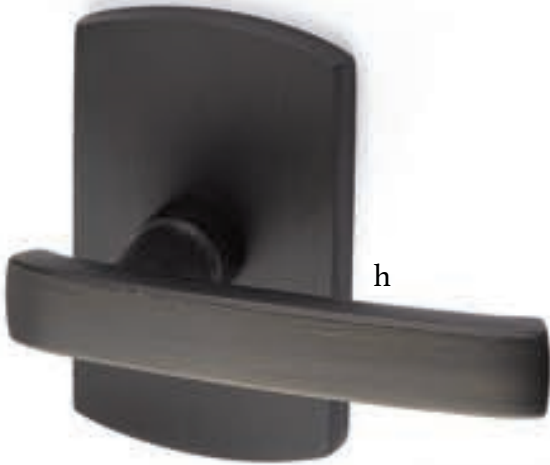

- **d. Durango Lever**
  with #1 Rosette Medium Bronze Patina
- **e. Teton Lever**
  with #6 Rosette Medium Bronze Patina
- **f. Aurora Lever**
  with #4 Rosette Flat Black Bronze Patina
- **g. Montrose Lever**
  with #3 Rosette Tumbled White Bronze
- **h. Yuma Lever**
  with #4 Rosette Medium Bronze Patina
- **i. Lariat Lever**
  with #6 Rosette Tumbled White Bronze
- **j. Cody Lever**
  with #2 Rosette Medium Bronze Patina