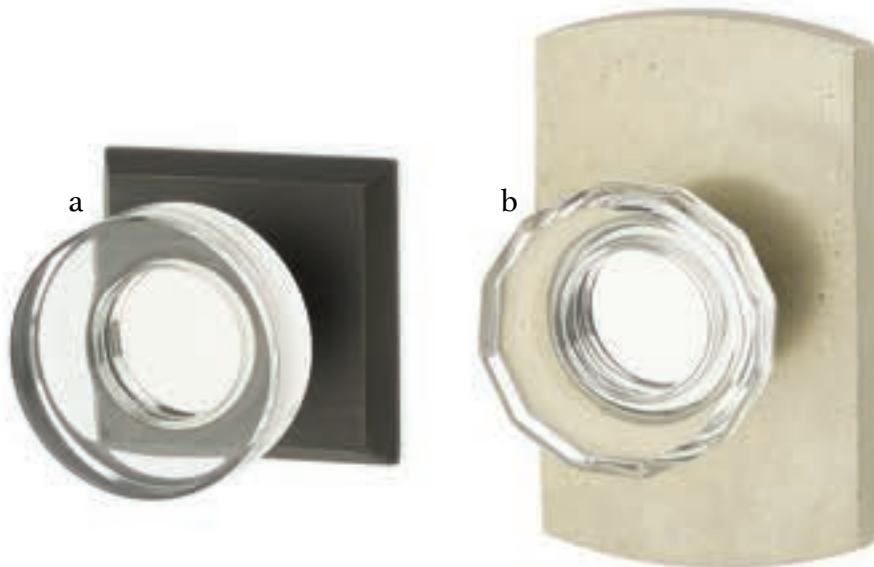

Passage & Privacy Knobsets

Pair your own combination of knobs and rosettes for a look that will gracefully evolve over time and through usage.