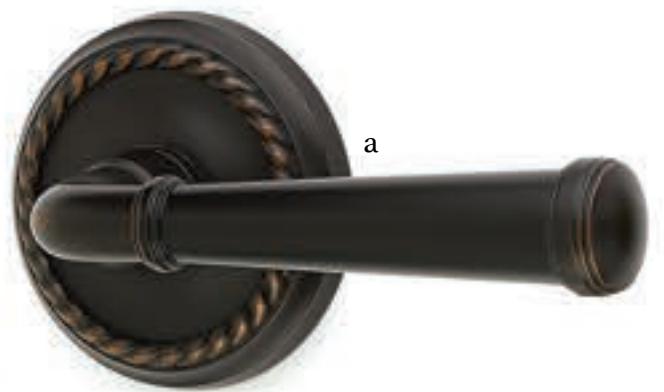

Polished Brass - Lifetime
US3

French Antique
US7

Oil Rubbed Bronze
US10B

Satin Nickel
US15

Pewter
US15A

Polished Chrome
US26

Merrimack Lever with Wilshire Rosette Satin Nickel

Passage & Privacy Leversets

Levers with beautiful detailing, perfect for adding a touch of heritage.

a. Merrimack Lever
with Rope Rosette Oil Rubbed Bronze
b. Rope Lever
with Rope Rosette Satin Nickel

- c. Coventry Lever**
with Rope Rosette French Antique
- d. Elan Lever**
with Oval Rosette Pewter
- e. Wembley Lever**
with Regular Rosette Oil Rubbed Bronze
- f. Santa Fe Lever**
with Quincy Rosette Polished Brass - Lifetime
- g. Ribbon & Reed Lever**
with #8 Rosette Oil Rubbed Bronze