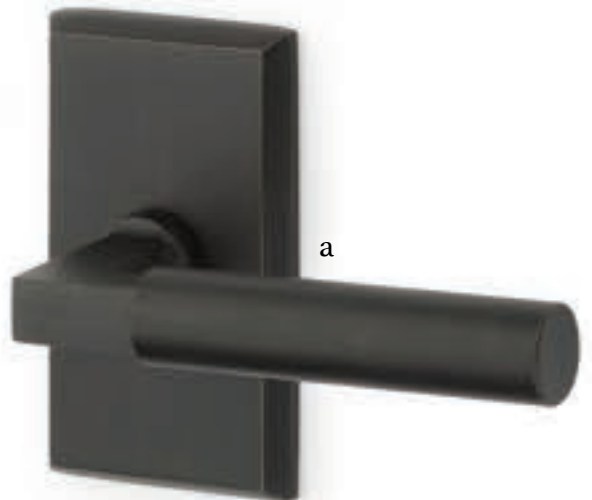

Passage & Privacy Leversets

Mix and match rustic levers, rosettes, and finishes showcase a durable style in a bronze patina finish.

a

b

c

- **a. Bryce Lever**
  with #3 Rosette Medium Bronze Patina
- **b. Cimarron Lever**
  with #2 Rosette Medium Bronze Patina
- **c. Mariposa Lever**
  with #4 Rosette Tumbled White Bronze