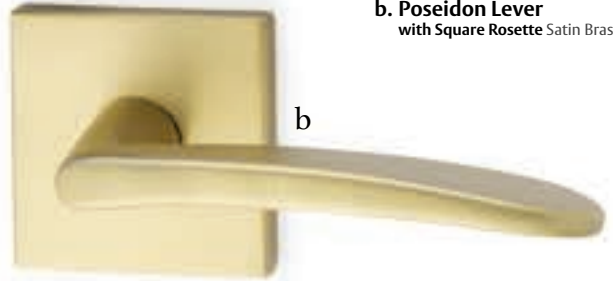

Top **Breslin Lever** with **Square Rosette** Satin Brass

Bottom **Dumont Lever** with **Modern Rectangular Rosette** Polished Chrome

Passage & Privacy Leversets

With no predetermined combination of levers, rosettes and finishes, we let you define your own style.

a

b

c

d

e

- a. Spencer Lever**
with Square Rosette Satin Nickel
- b. Myles Lever**
with Disk Rosette Flat Black
- c. Dumont Lever**
with Modern Rectangular Rosette Polished Chrome
- d. Aston Lever**
with Disk Rosette Satin Brass
- e. Freestone Lever**
with Urban Modern Rosette Satin Nickel
- f. Breslin Lever**
with Square Rosette Polished Nickel - Lifetime

f

Passage & Privacy Leversets

With no predetermined combination of levers, rosettes and finishes, we let you define your own style.

a. **Geneva Lever**
with Square Rosette Oil Rubbed Bronze

b. **Poseidon Lever**
with Square Rosette Satin Brass