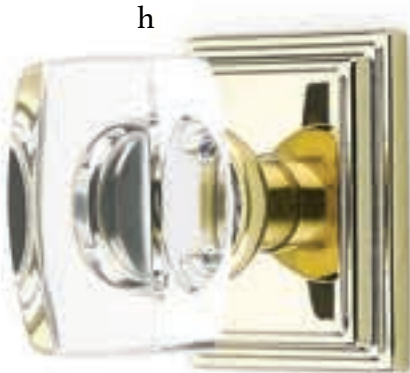

c

d

e

f

- **c. Providence Crystal Knob**
  with Regular Rosette
  Polished Nickel - Lifetime
- **d. Georgetown Knob**
  with Regular Rosette
  Oil Rubbed Bronze
- **e. Diamond Crystal Knob**
  with Quincy Rosette
  Satin Nickel
- **f. Old Town Clear Knob**
  with #8 Rosette
  Oil Rubbed Bronze
- **g. Lowell Crystal Knob**
  with Rope Rosette
  French Antique
- **h. Windsor Crystal Knob**
  with Wilshire Rosette
  Polished Brass - Lifetime
- **i. Astoria Clear Knob**
  with Rectangular Rosette
  Oil Rubbed Bronze
- **j. Ice White Porcelain Knob**
  with Oval Rosette
  Oil Rubbed Bronze

g

h

j

i