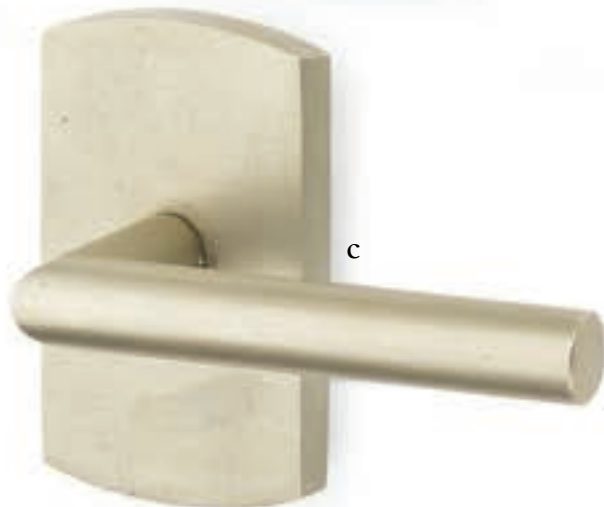

Stretto Narrow Trim Locksets

Modern trim styles cast in bronze to create a truly unique look.

**Stretto Rectangular
Non-Keyed**
2" x 10" with Round Knob
Tumbled White Bronze

**Stretto Rectangular
Keyed**
2" x 10" with Modern
Square Crystal Knob
Medium Bronze Patina

**Stretto Rectangular
Privacy**
1-1/2" x 11" with Teton Lever
Flat Black Bronze Patina

Sideplate Locksets

- a. Missoula Non-Keyed**
7-1/4" Overall with Round Knob
Flat Black Bronze Patina
- b. Missoula Keyed**
5-1/2" C-to-C with Yuma Lever
Tumbled White Bronze
- c. Rectangular Keyed**
5-1/2" C-to-C with Butte Knob
Medium Bronze Patina
- d. Rectangular Non-Keyed**
7" Overall with Bronze Egg Knob
Tumbled White Bronze

Passage & Privacy Leversets

Mix and match rustic levers, rosettes, and finishes showcase a durable style in a bronze patina finish.

a

b

c

- a. Bryce Lever**
with #3 Rosette Medium Bronze Patina
- b. Cimarron Lever**
with #2 Rosette Medium Bronze Patina
- c. Mariposa Lever**
with #4 Rosette Tumbled White Bronze