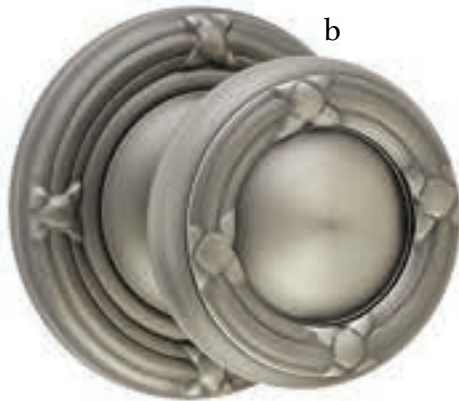

Passage & Privacy Knobsets

Decorative styles for the traditional home.

- **a. Rope Knob**
  with Wilshire Rosette Satin Nickel
- **b. Ribbon & Reed Knob**
  with Ribbon & Reed Rosette Pewter
- **c. Belmont Knob**
  with Quincy Rosette Satin Nickel
- **d. Victoria Knob**
  with Rope Rosette French Antique
- **e. Oval Beaded Knob**
  with Oval Rosette Oil Rubbed Bronze
- **f. Lancaster Knob**
  with Rectangular Rosette Oil Rubbed Bronze