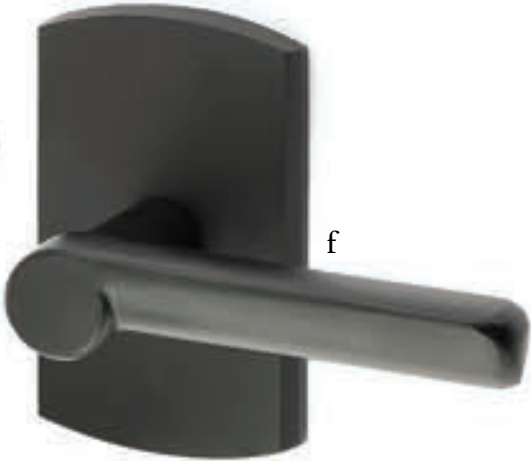

**Stretto Rectangular
Privacy**
1-1/2" x 11" with Teton Lever
Flat Black Bronze Patina

Sideplate Locksets

- a. Missoula Non-Keyed**
7-1/4" Overall with Round Knob
Flat Black Bronze Patina
- b. Missoula Keyed**
5-1/2" C-to-C with Yuma Lever
Tumbled White Bronze
- c. Rectangular Keyed**
5-1/2" C-to-C with Butte Knob
Medium Bronze Patina
- d. Rectangular Non-Keyed**
7" Overall with Bronze Egg Knob
Tumbled White Bronze

Passage & Privacy Leversets

Mix and match rustic levers, rosettes, and finishes showcase a durable style in a bronze patina finish.

a

b

c

- a. Bryce Lever**
with #3 Rosette Medium Bronze Patina
- b. Cimarron Lever**
with #2 Rosette Medium Bronze Patina
- c. Mariposa Lever**
with #4 Rosette Tumbled White Bronze