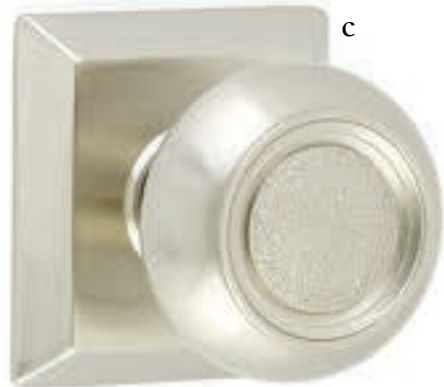

Passage & Privacy Knobsets

Decorative styles for the traditional home.

- **a. Rope Knob**
  with Wilshire Rosette Satin Nickel
- **b. Ribbon & Reed Knob**
  with Ribbon & Reed Rosette Pewter
- **c. Belmont Knob**
  with Quincy Rosette Satin Nickel
- **d. Victoria Knob**
  with Rope Rosette French Antique
- **e. Oval Beaded Knob**
  with Oval Rosette Oil Rubbed Bronze
- **f. Lancaster Knob**
  with Rectangular Rosette Oil Rubbed Bronze