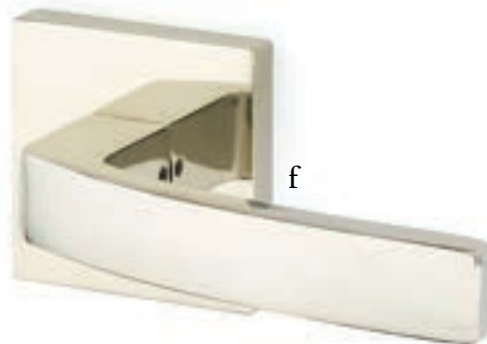

Passage & Privacy Leversets

With no predetermined combination of levers, rosettes and finishes, we let you define your own style.

a

b

c

d

e

- **a. Spencer Lever**
  with Square Rosette Satin Nickel
- **b. Myles Lever**
  with Disk Rosette Flat Black
- **c. Dumont Lever**
  with Modern Rectangular Rosette Polished Chrome
- **d. Aston Lever**
  with Disk Rosette Satin Brass
- **e. Freestone Lever**
  with Urban Modern Rosette Satin Nickel
- **f. Breslin Lever**
  with Square Rosette Polished Nickel - Lifetime

f