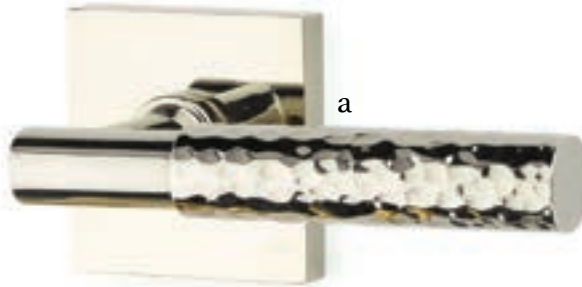

New level of customization. Choose your textured lever grip, stem design, and pair with any of our available rosettes options--in any mix of finishes--for hundreds of unique combinations, made just for you and your home project.

a