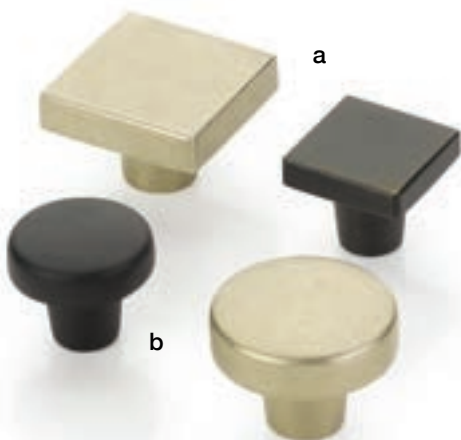

a. Rustic Modern Square Knob

Product Code	Dimension	Projection
86662	1 ¼"	1 ⅛"
86663	1 ⅝"	1 ¼"

b. Rustic Modern Round Knob

Product Code	Dimension	Projection
86660	1 ⅜"	1 ¼"
86661	1 ¾"	1 ⅜"

Finish Options:

FB

MB

TWB