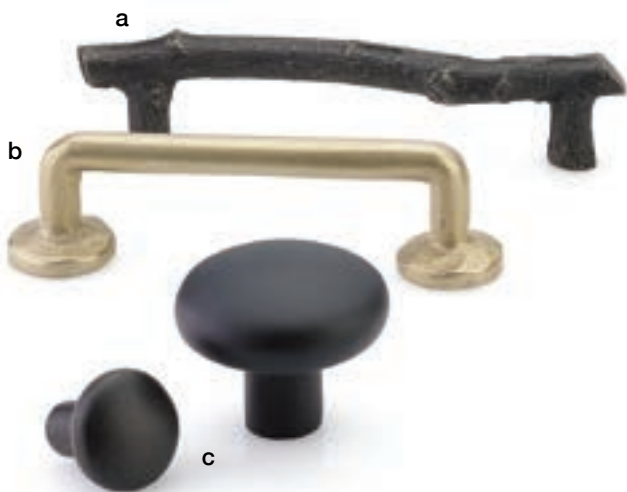

a. Twig Pull

Product Code	C-to-C	Overall	Projection
86061	3"	4 1/8"	1 1/4"
86062	3 1/2"	4 1/2"	1 1/4"
86063	4"	4 7/8"	1 1/4"
86252	6"	7 3/8"	1 1/4"

b. Rod Pull

Product Code	C-to-C	Overall	Projection
86054	3"	4"	1 1/4"
86055	3 1/2"	4 1/2"	1 1/4"
86056	4"	5"	1 1/4"
86253	6"	7"	1 1/4"

c. Round Knob

Product Code	Dimension	Projection
86057	1"	1"
86058	1 1/4"	1 1/8"
86117	1 3/4"	1 1/2"