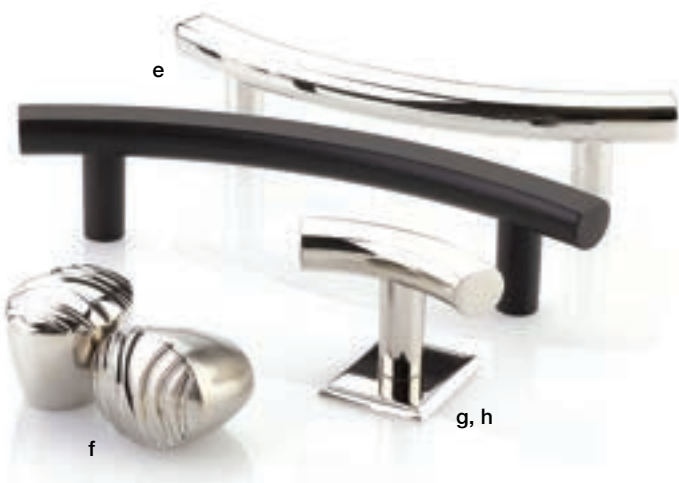

e. Curve Bar Pull

Product Code	C-to-C	Overall	Projection
86416	3 1/2"	5"	1 1/4"
86417	4"	5 5/8"	1 1/4"
86418	6"	7 3/4"	1 1/4"

f. Sweep Knob

Product Code	Dimension	Projection
86405	1 3/8"	1"

g. T-Curve Pull

Product Code	Dimension	Projection
86415	2"	1 1/4"

h. Neos Back Plate for Knob

Product Code	Overall	Thickness
86420	1 1/4" x 1"	1/8"

Finish Options:

Curvilinear