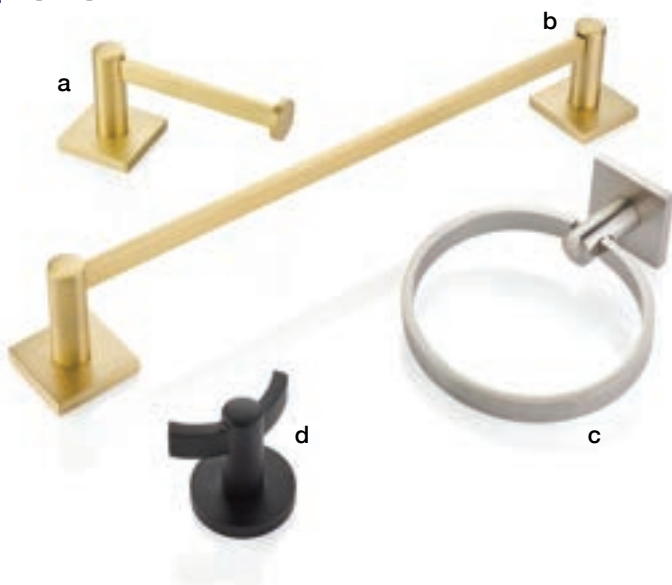

MODERN BRASS

a. Modern Brass Paper Holder - Bar Style

Product Code	Overall	Projection
2804	6 ³/₈"	2 ⁷/₈"

b. Modern Brass Towel Bar

Product Code	Overall	Projection
28024	12"	3 ¹/₄"
28021	18"	3 ¹/₄"
28022	24"	3 ¹/₄"
28023	30"	3 ¹/₄"

c. Modern Brass Towel Ring

Product Code	Overall	Projection
2801	6 ¹/₂"	2 ⁵/₈"

d. Modern Brass Double Hook

Product Code	Overall	Projection
2809	3 ⁵/₈"	2 ⁷/₈"

Rosette Options:

Finish Options:

* Not available in Polished Nickel (US14).