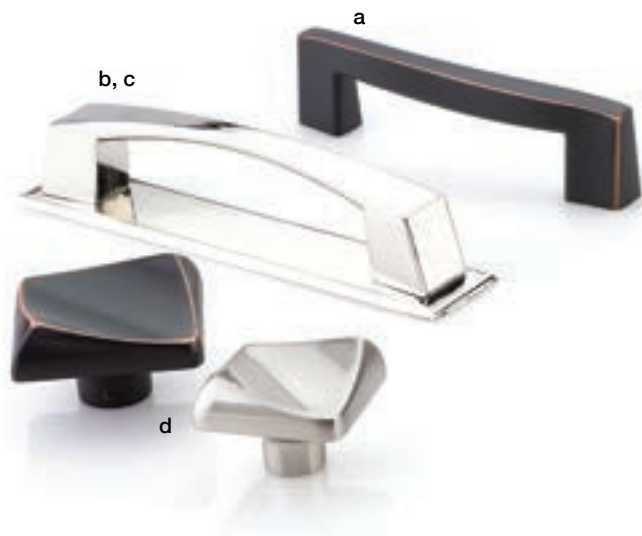

a. Bezier Pull

Product Code	C-to-C	Overall	Projection
86412	3 1/2"	4 1/8"	1"
86413	4"	4 3/4"	1 1/8"
86414	6"	6 3/4"	1 1/8"

b. Sweep Pull

Product Code	C-to-C	Overall	Projection
86406	3 1/2"	4 1/8"	1"
86407	4"	4 3/4"	1"
86486	5"	5 7/8"	1"
86408	6"	6 7/8"	1"
86409	8"	9 1/4"	1"
86487	10"	11 3/8"	1 1/8"
86488	12"	13 1/2"	1 1/4"

c. Neos Back Plate for Pull

Product Code	C-to-C	Overall
86419	4"	5 1/8" x 1"

d. Bezier Knob

Product Code	Dimension	Projection
86410	1 3/8"	1"
86411	1 5/8"	1"