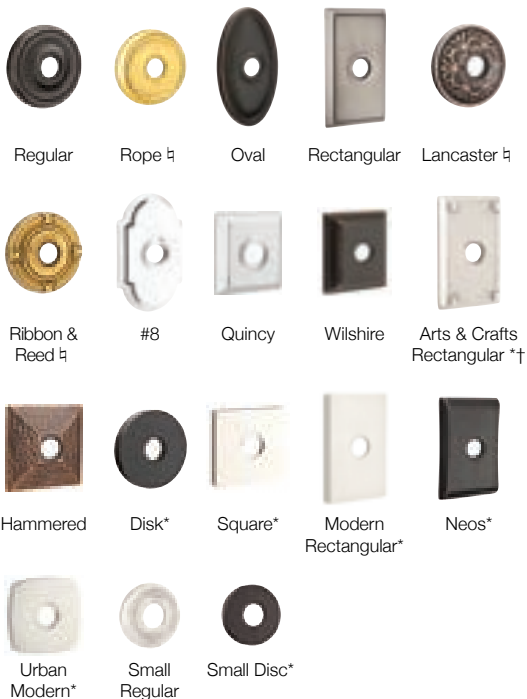

### i. Brass Single Hook

Product Code	Projection
2608	3 <sup>1</sup> / <sub>2</sub> "

Rosette Options:

Finish Options:

\* Not Available in US3, US7, and US15A finishes.

\*\* Satin Brass (US4) available in Brass Robe Hook only.