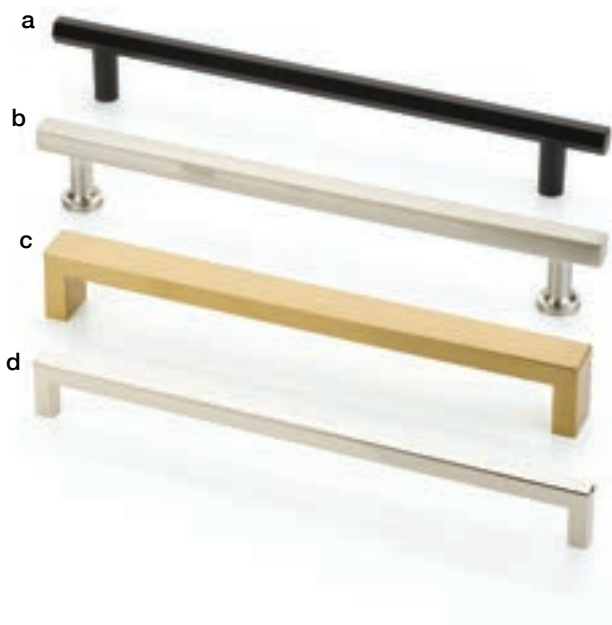

60

a. Mod Hex Appliance Pull

Product Code	C-to-C	Overall	Projection
87003	12"	14 ¾"	2"
87004	18"	20 ⅝"	2 ⅛"

b. Freestone Appliance Pull

Product Code	C-to-C	Overall	Projection
87001	12"	14"	2"
87002	18"	20"	2"

c. Keaton Appliance Pull

Product Code	C-to-C	Overall	Projection
86721	12"	12 ½"	1 ¾"
86722	18"	18 ½"	1 ¾"

d. Warwick Appliance Pull

Product Code	C-to-C	Overall	Projection
86711	12"	12 ½"	1 ¾"
86712	18"	18 ½"	1 ¾"