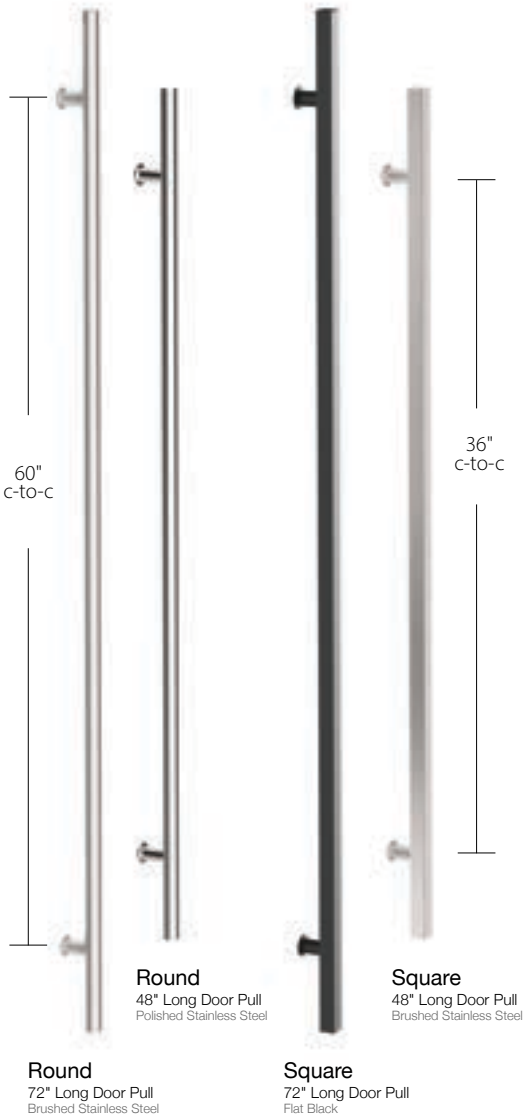

**Modern Rectangular
Flush Pull - 7"**
Oil Rubbed Bronze

**Modern Rectangular
Flush Pull - 10"**
Flat Black

**Modern Rectangular
Flush Pull - 6"**
Polished Nickel - Lifetime

**Rustic Modern
Rectangular Flush
Pull - 8"**
Flat Black

Modern Rectangular
Flush Pull for Door Pull
10"
Satin Nickel

Modern Rectangular
Flush Pull for Door/
Appliance Pull
14"
Oil Rubbed Bronze

DOOR ACCESSORIES

Baden
8" C-to-C Door Pull
Satin Nickel

Knoxville
8" C-to-C Door Pull
Oil Rubbed Bronze

Wilshire
8" C-to-C Door Pull
Satin Nickel

Arts & Crafts
8" C-to-C Door Pull
Oil Rubbed Bronze

Rod Door Pull
Available in 8", 12" and 18"
Flat Black

**Rustic Modern
Arched**
8" C-to-C Door Pull
Medium Bronze

DOOR ACCESSORIES

DOOR ACCESSORIES

**Heavy Duty Square Barrel
Solid Brass Hinge with
Square Corners** Satin Nickel

**Heavy Duty Square Barrel
Solid Brass Hinge with
Square Corners** Satin Brass

**Residential Duty Plated Steel Hinge
with Square Corners**
Polished Brass