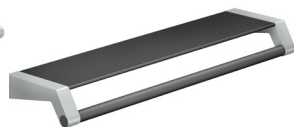

## Aluminum

ErgoSystem® accessories are available in 1-Color or 2-Color Standard Options (left) or 100's or Custom Colors (above) to fit your design.

82 8460 00001 ■

82 8460 00011 ■

82 8460 00002 ■

82 8420 xxxxx ■