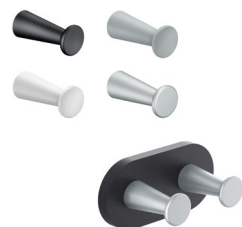

82 8460 00003/04/18 ■