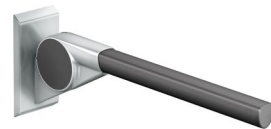

## Aluminum

ErgoSystem® accessories are available in 1-Color or 2-Color Standard Options (left) or 100's or Custom Colors (above) to fit your design.

82 8460 00001 ■

82 8460 00011 ■

82 8460 00002 ■

82 8420 xxxxx ■