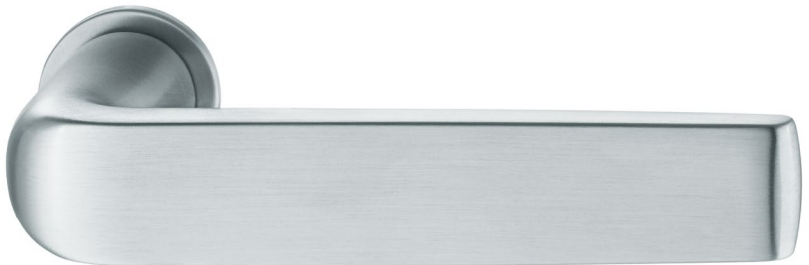

FSB North America New Lever Designs

2021

Cover: Lever 1271 in Stainless Steel (6204)
Above: Lever 1285 in Aluminum (0810)
Back Cover: Lever 1242 in Stainless Steel (6204)

Recent Lever Additions

1242 ■■■

British architect John Pawson subtly varies the vocabulary of an iconic modernist handle – the “Reich Shape” handle by Hans Poelzig. Pawson’s meticulously proportioned design reworks the oval cross-section to produce a handle that is comfortable in the hand and pleasing to the eye – the latest expression of an idea that has been repeatedly modified over the course of nearly a century.

1267 ■■■■

With the centenary of the founding of the Bauhaus, FSB pays tribute to Ludwig Mies van der Rohe. While retaining the formal direction of its predecessors, this version by FSB in-house-designer Hartmut Weise also conforms to present-day standards and the requirements of modern architecture.

1271 ■■

The architect Jürgen Engel has come up with a handle design that is single-mindedly geared towards the needs of modern construction. With its flat curving front face and gently rounded area at the back, FSB 1271 fuses precision and comfort.

1285 ■

Sleek elegance meets slim-line shapeliness: FSB 1285 by Matteo Thun and Antonio Rodriguez is a classic example of timeless design that makes compelling play of simplicity, adaptability and judiciously conceived detail.