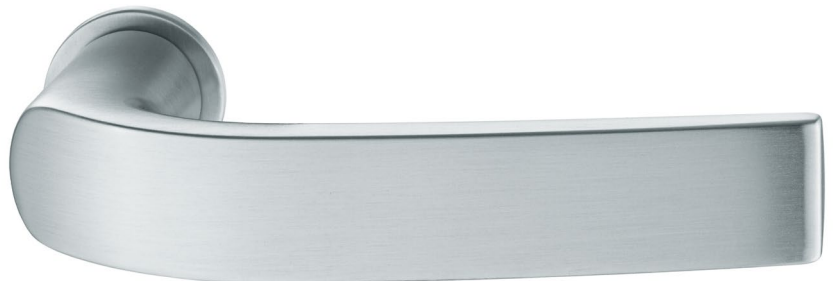

FSB North America New Lever Designs

2021

Cover: Lever 1271 in Stainless Steel (6204)
Above: Lever 1285 in Aluminum (0810)
Back Cover: Lever 1242 in Stainless Steel (6204)

Recent Lever Additions

1242 ■■■

British architect John Pawson subtly varies the vocabulary of an iconic modernist handle – the “Reich Shape” handle by Hans Poelzig. Pawson’s meticulously proportioned design reworks the oval cross-section to produce a handle that is comfortable in the hand and pleasing to the eye – the latest expression of an idea that has been repeatedly modified over the course of nearly a century.

1267 ■■■■

With the centenary of the founding of the Bauhaus, FSB pays tribute to Ludwig Mies van der Rohe. While retaining the formal direction of its predecessors, this version by FSB in-house-designer Hartmut Weise also conforms to present-day standards and the requirements of modern architecture.

1271 ■■

The architect Jürgen Engel has come up with a handle design that is single-mindedly geared towards the needs of modern construction. With its flat curving front face and gently rounded area at the back, FSB 1271 fuses precision and comfort.

1285 ■

Sleek elegance meets slim-line shapeliness: FSB 1285 by Matteo Thun and Antonio Rodriguez is a classic example of timeless design that makes compelling play of simplicity, adaptability and judiciously conceived detail.