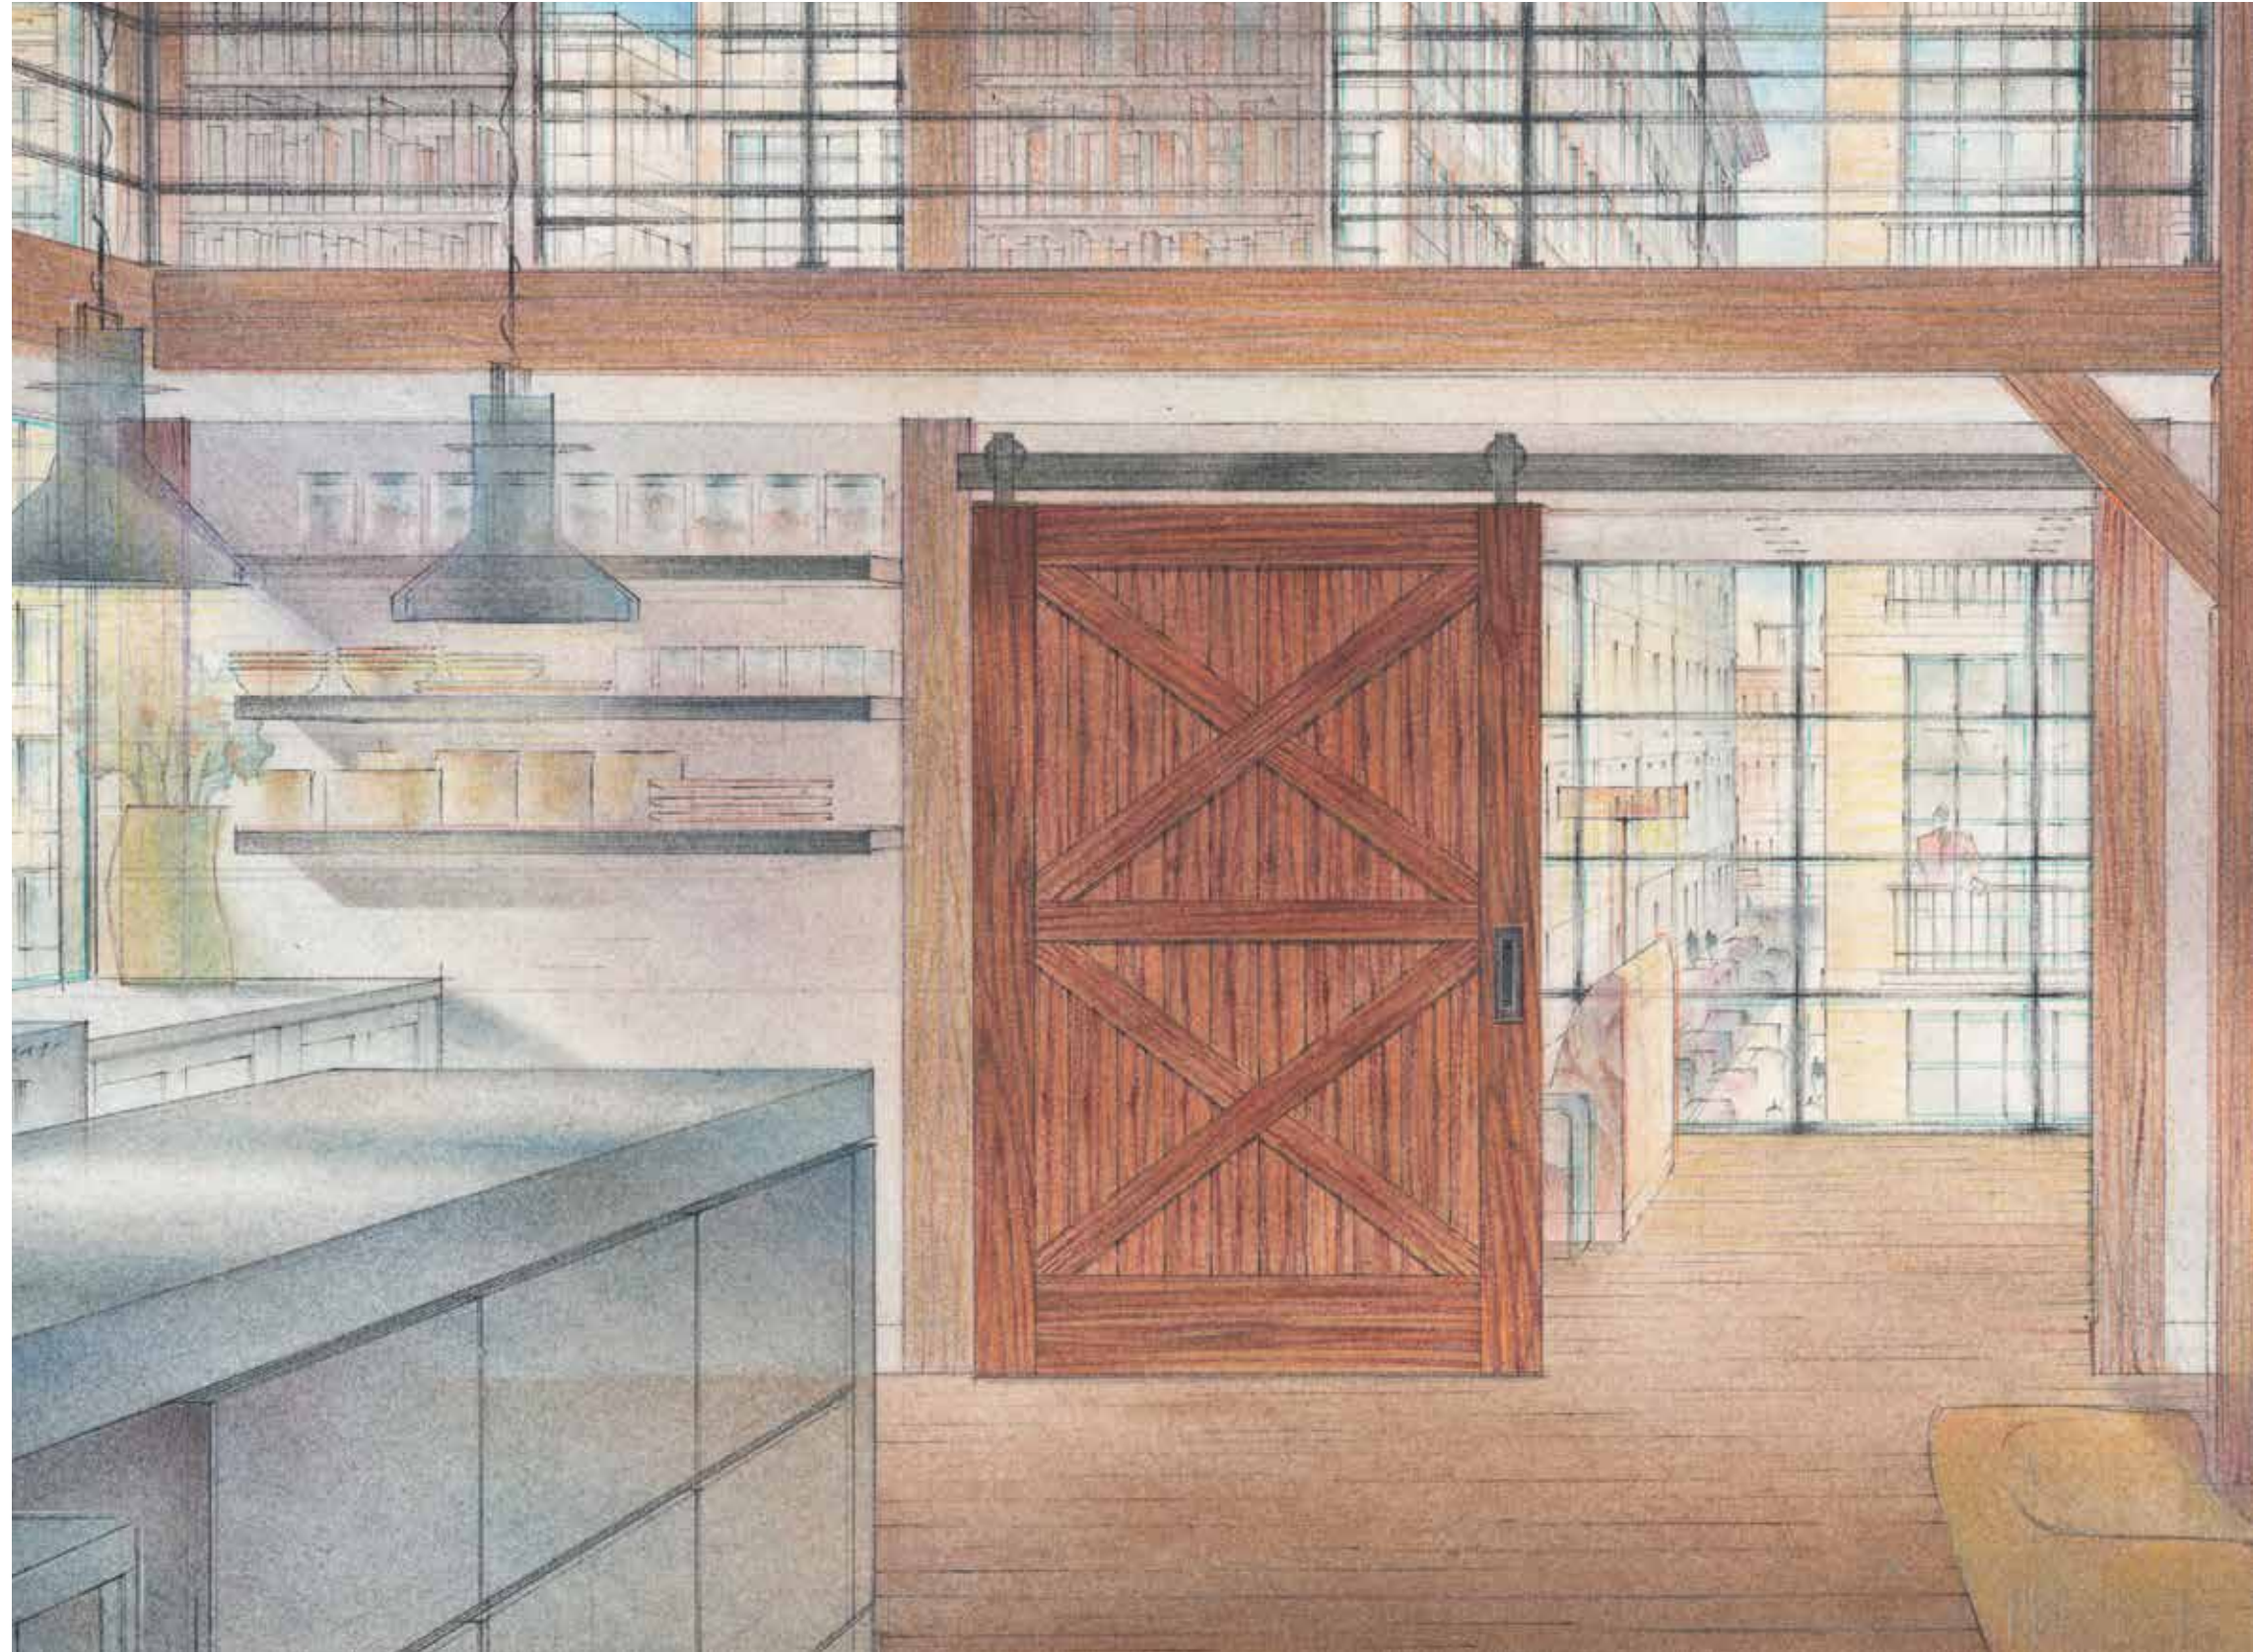

TWO THOUSAND SIXTEEN

Timelessness ON TRACK

49818 shown in Cherry