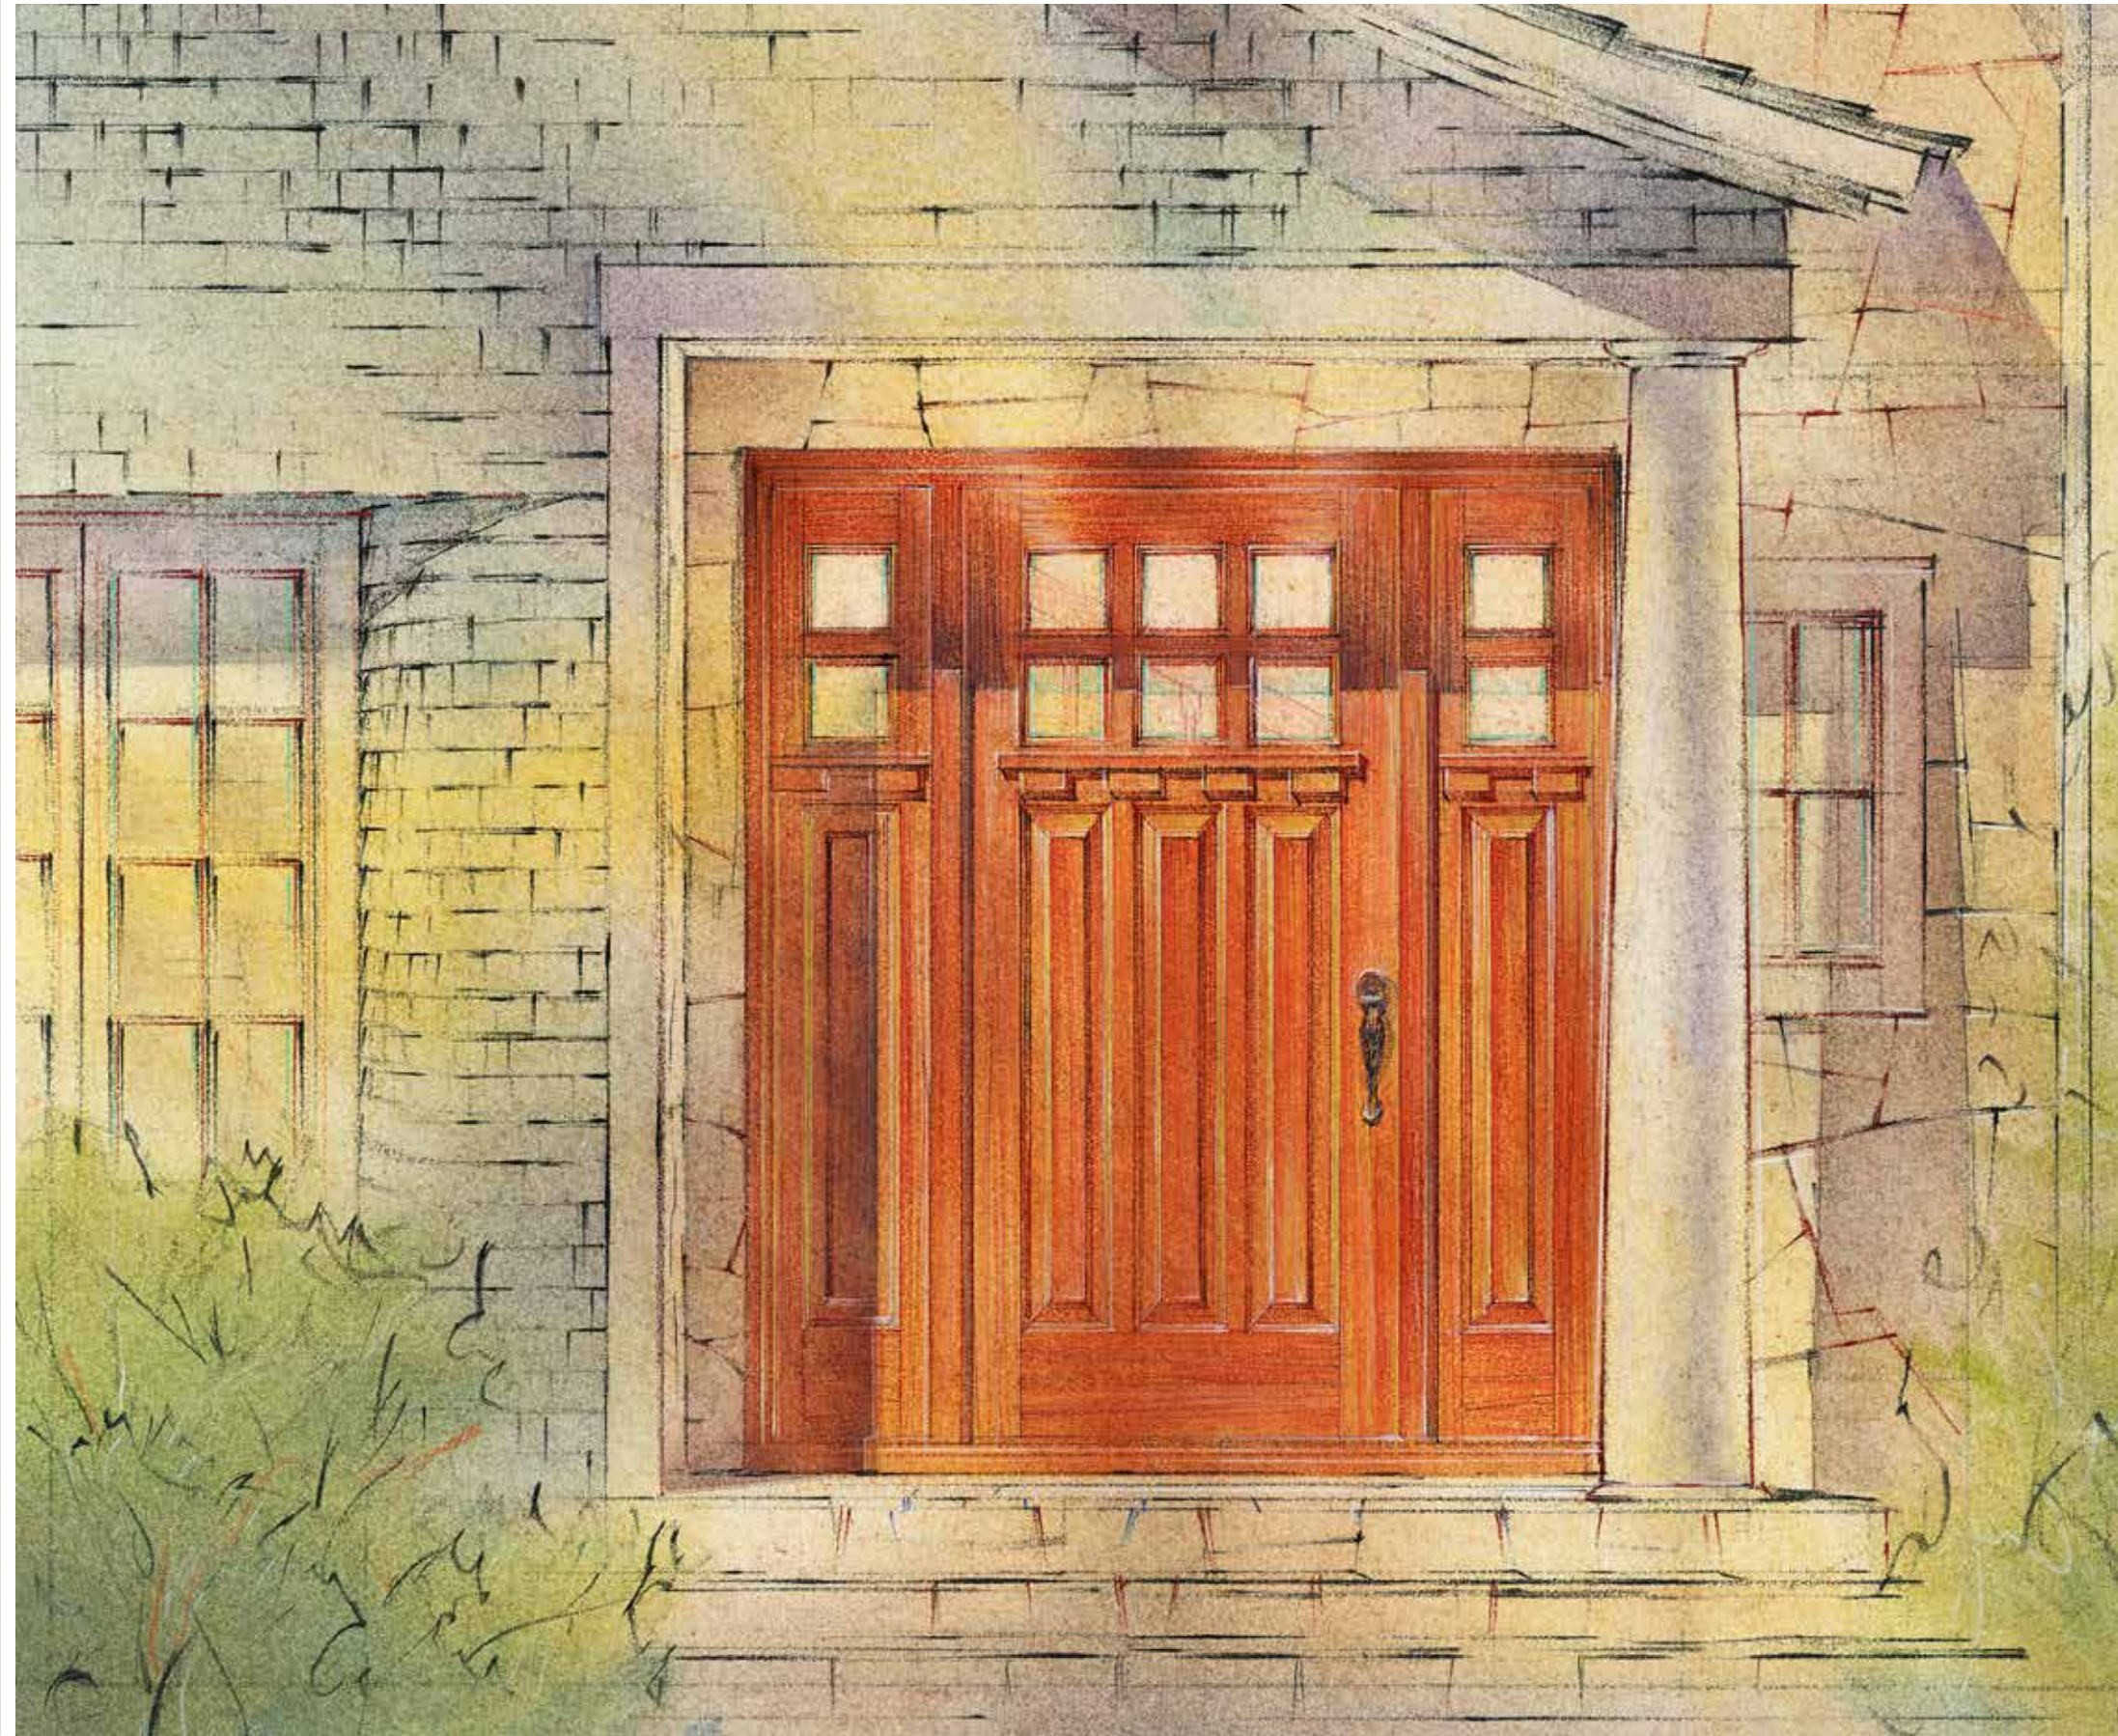

TWO THOUSAND SIX

Iron Out THE DETAILS

Santa Fe I
6490 door, 6493 sidelights shown
in Douglas Fir

TWO THOUSAND FIVE

CRAFTSMAN

Curb Appeal

7860 door, 7260 sidelights with 9541 and 9510 dentil shelves shown in Douglas Fir

TWO THOUSAND FOUR

NATURAL *Simplicity*

Prairiefield®

6426 door, 6427 sidelights (8'0") shown in Douglas Fir

TWO THOUSAND THREE

Charming CHARACTER

7216 door, 7217 sidelights
shown in Douglas Fir

TWO THOUSAND TWO