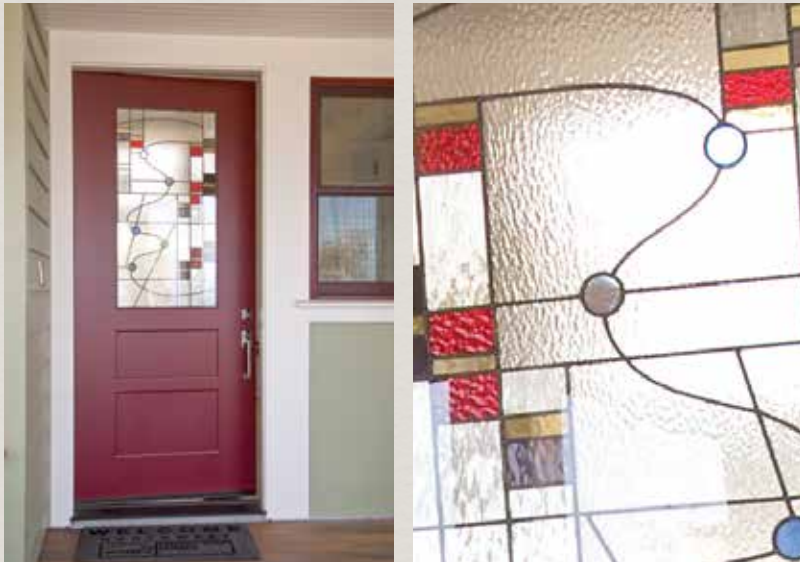

Custom double door with sidelights shown
in Douglas Fir with custom glass pattern

TWO THOUSAND ELEVEN

ARTISTRY *that Excites*

Full Bloom®

4612 door, 4613 (left), 4614 (right) sidelights,
and matching transom shown in Douglas Fir

TWO THOUSAND TEN

RUGGEDNESS *that's a Breeze*

77664 door, 77663 sidelights shown in Black Locust

TWO THOUSAND NINE

A RUSTIC *Renaissance*

Four Square™
6971 door, 6176 sidelight
shown in Teak

TWO THOUSAND EIGHT