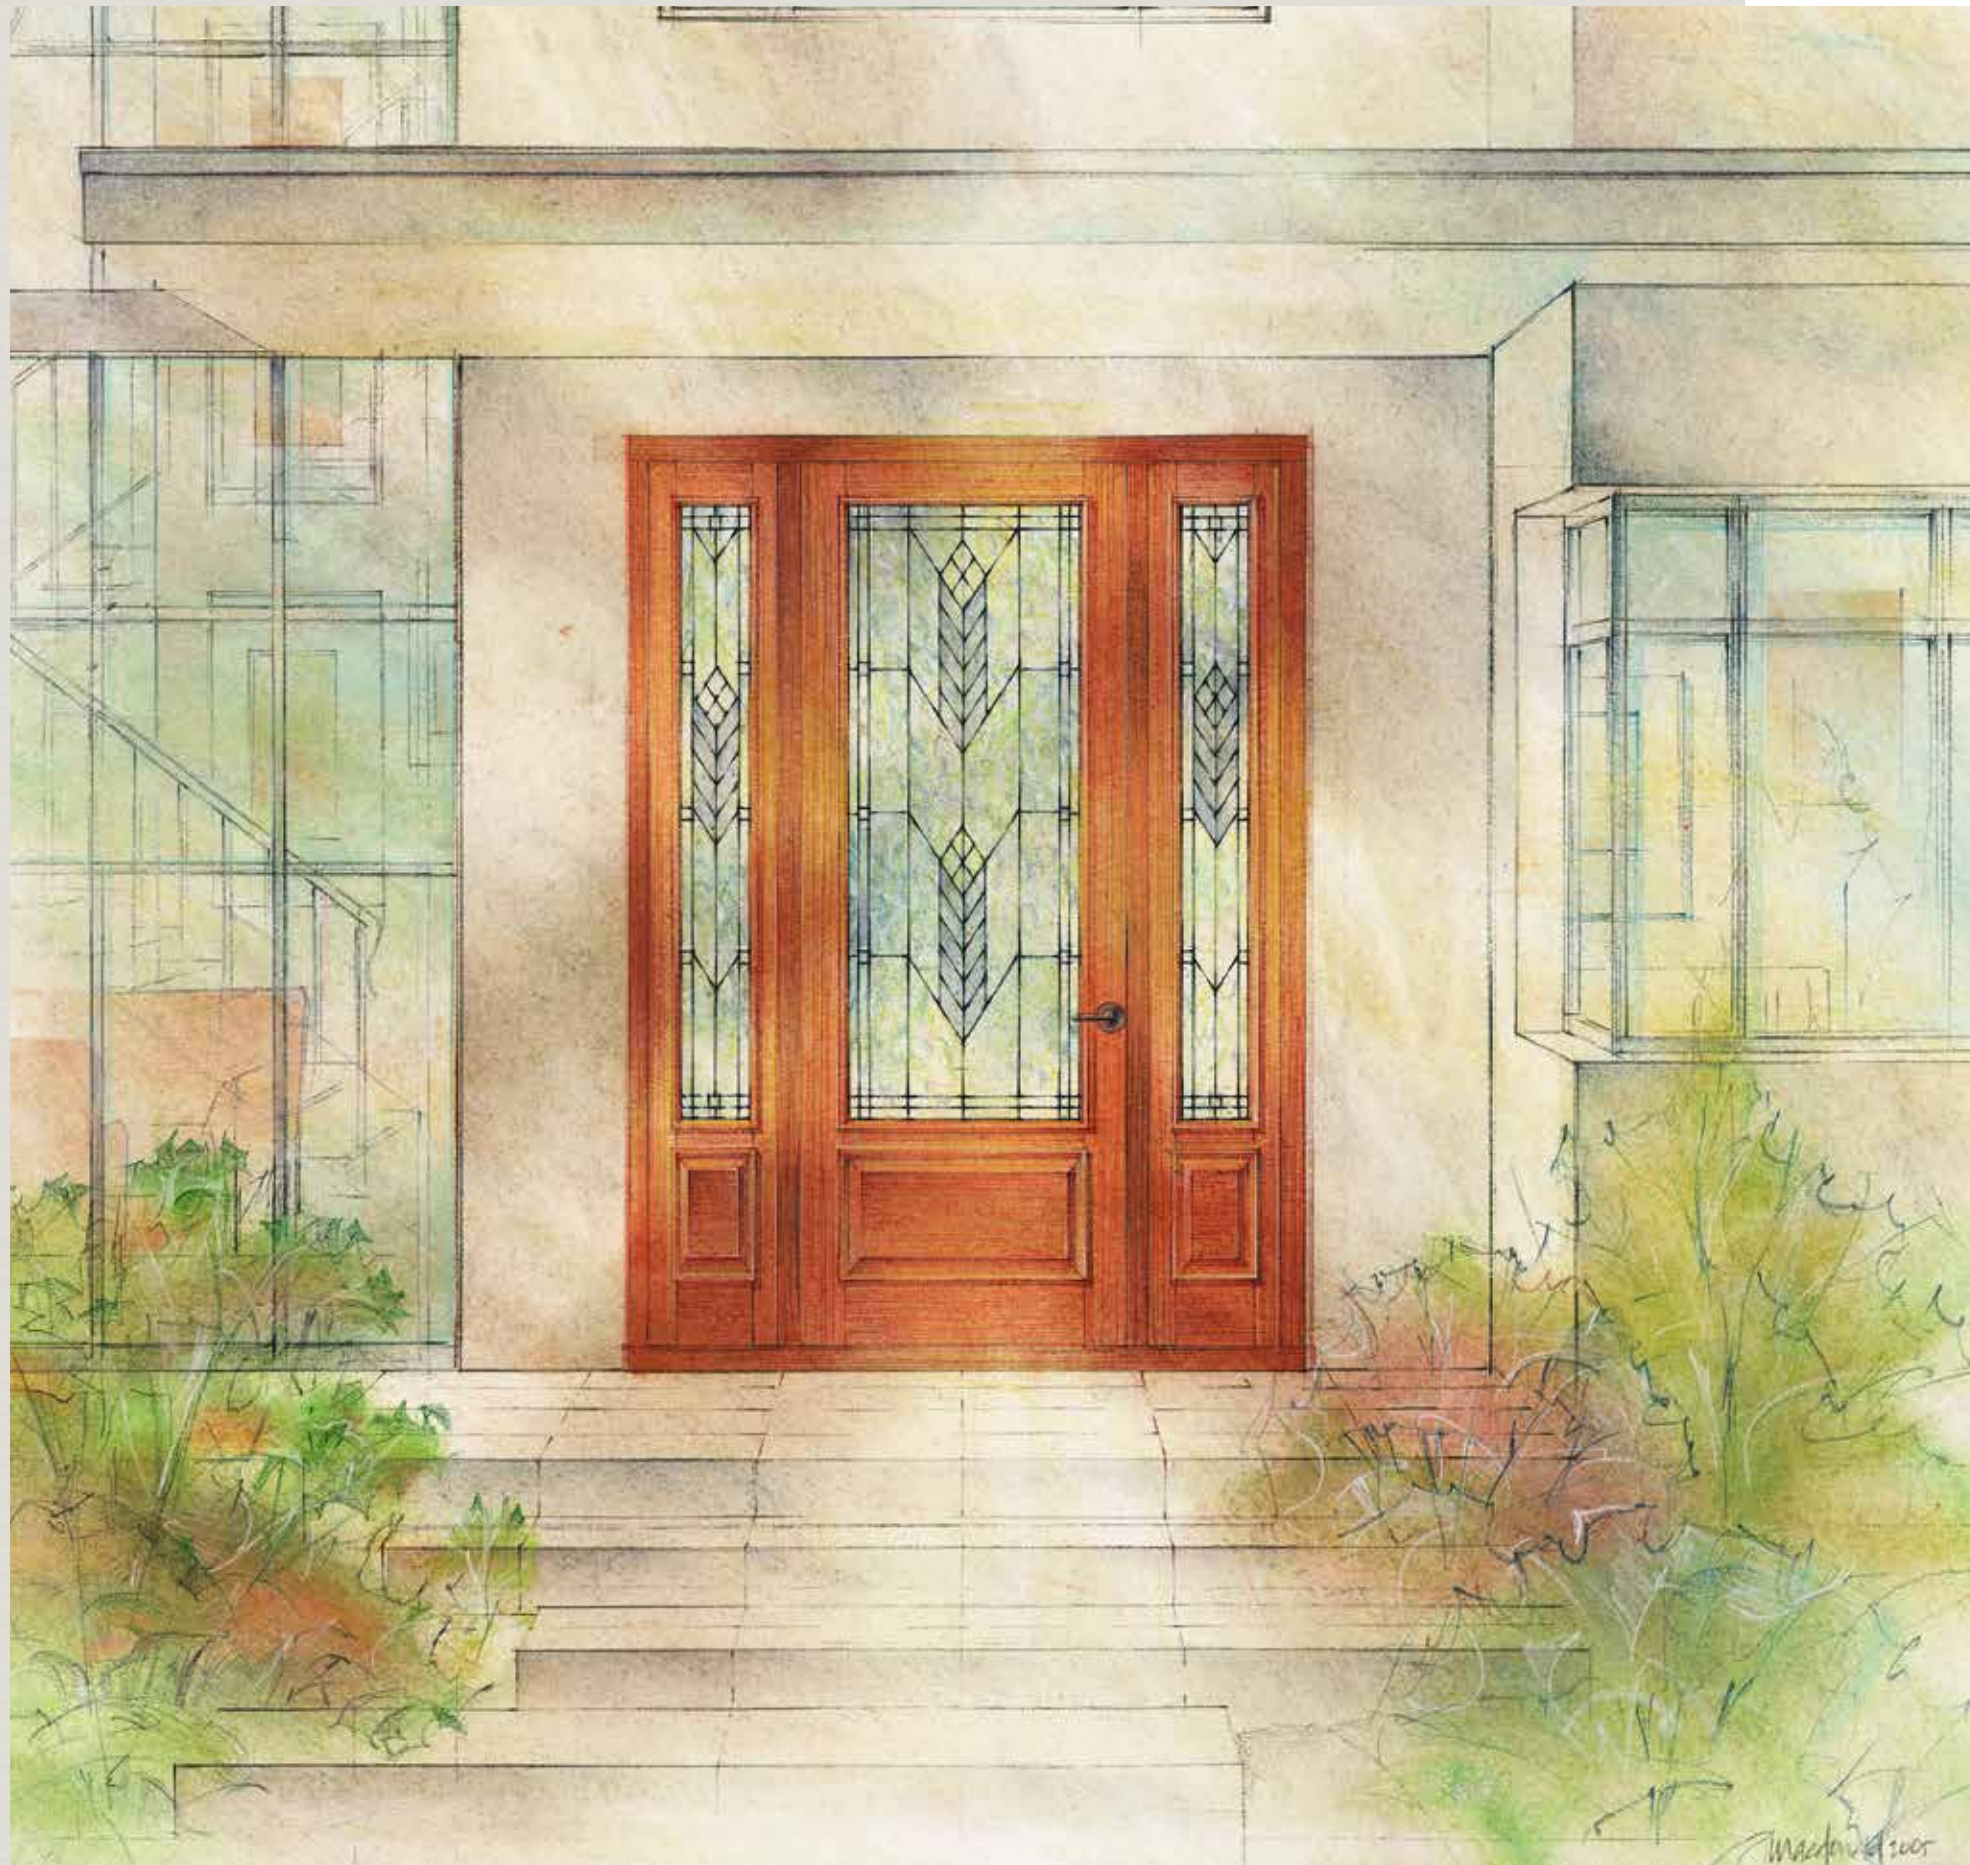

Custom double door with sidelights shown
in Douglas Fir with custom glass pattern

TWO THOUSAND ELEVEN

ARTISTRY *that Excites*

Full Bloom®

4612 door, 4613 (left), 4614 (right) sidelights,
and matching transom shown in Douglas Fir

DESIGN COMES *Full Circle*

Lombard®
4914 and 4915 doors with matching sidelights
shown in Sapele Mahogany with optional Seedy
Baroque glass

TWO THOUSAND SEVEN

AHEAD OF *the Curve*

7628 and 7638 shown in Sapele Mahogany with optional Heavy Water glass

TWO THOUSAND SIX

Iron Out THE DETAILS

Santa Fe I
6490 door, 6493 sidelights shown
in Douglas Fir

TWO THOUSAND FIVE

CRAFTSMAN

Curb Appeal

7860 door, 7260 sidelights with 9541 and 9510 dentil shelves shown in Douglas Fir

TWO THOUSAND FOUR

NATURAL *Simplicity*

Prairiefield®

6426 door, 6427 sidelights (8'0") shown in Douglas Fir

TWO THOUSAND THREE

Charming CHARACTER

7216 door, 7217 sidelights
shown in Douglas Fir

TWO THOUSAND TWO