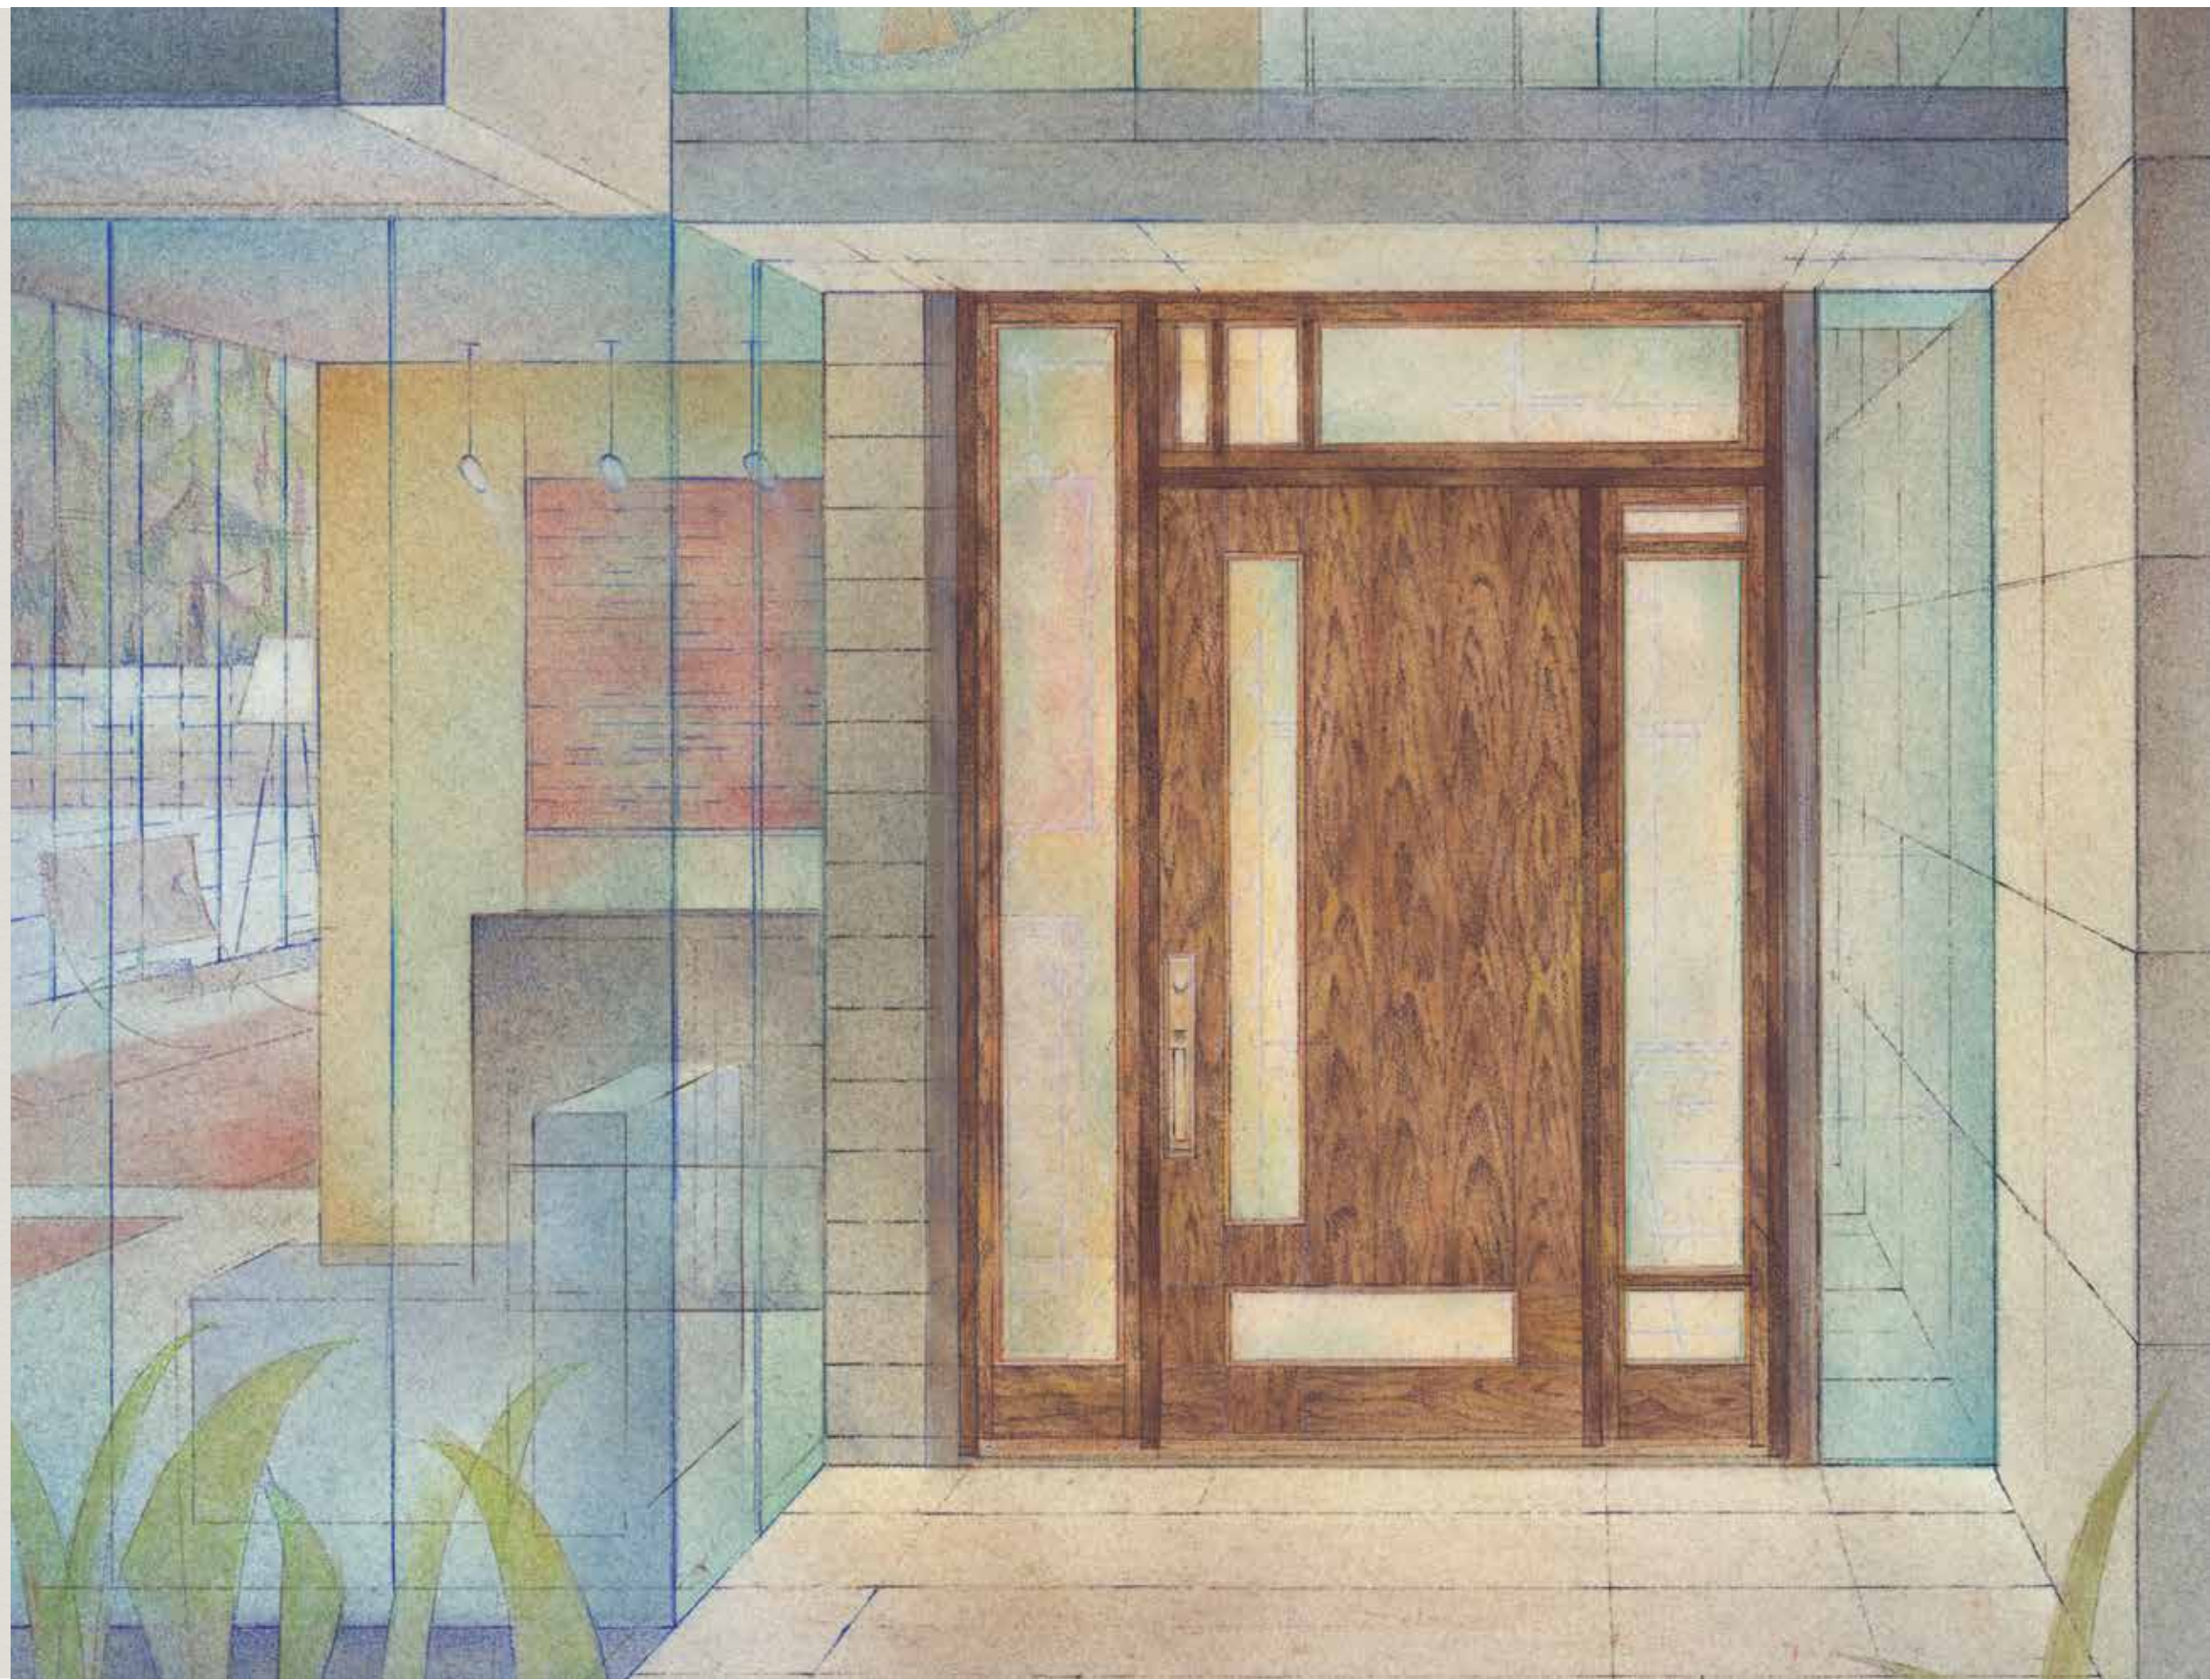

37504 shown in Douglas Fir

TWO THOUSAND NINETEEN

TIP *the Scale*

7428 shown in Walnut

TWO THOUSAND EIGHTEEN

LET'S GO *Dutch*

37435 Dutch door, 37720 sidelights, shown
in Douglas Fir

TWO THOUSAND SEVENTEEN

Preferential TREATMENT

49941 shown in Cherry with direct set transom

TWO THOUSAND SIXTEEN

Timelessness ON TRACK

49818 shown in Cherry

TWO THOUSAND FIFTEEN

SERENE *Sophistication*

49920 shown in Douglas Fir and
Sapele Mahogany

TWO THOUSAND FOURTEEN

RETRO *for Tomorrow*

Custom entry system shown
in Walnut

TWO THOUSAND THIRTEEN

WARM & Welcoming

4974 and 4977 shown in Douglas Fir with optional Rooftop glass

TWO THOUSAND TWELVE

Beautifully BESPOKE

Custom double door with sidelights shown
in Douglas Fir with custom glass pattern

TWO THOUSAND ELEVEN

ARTISTRY *that Excites*

Full Bloom®

4612 door, 4613 (left), 4614 (right) sidelights,
and matching transom shown in Douglas Fir