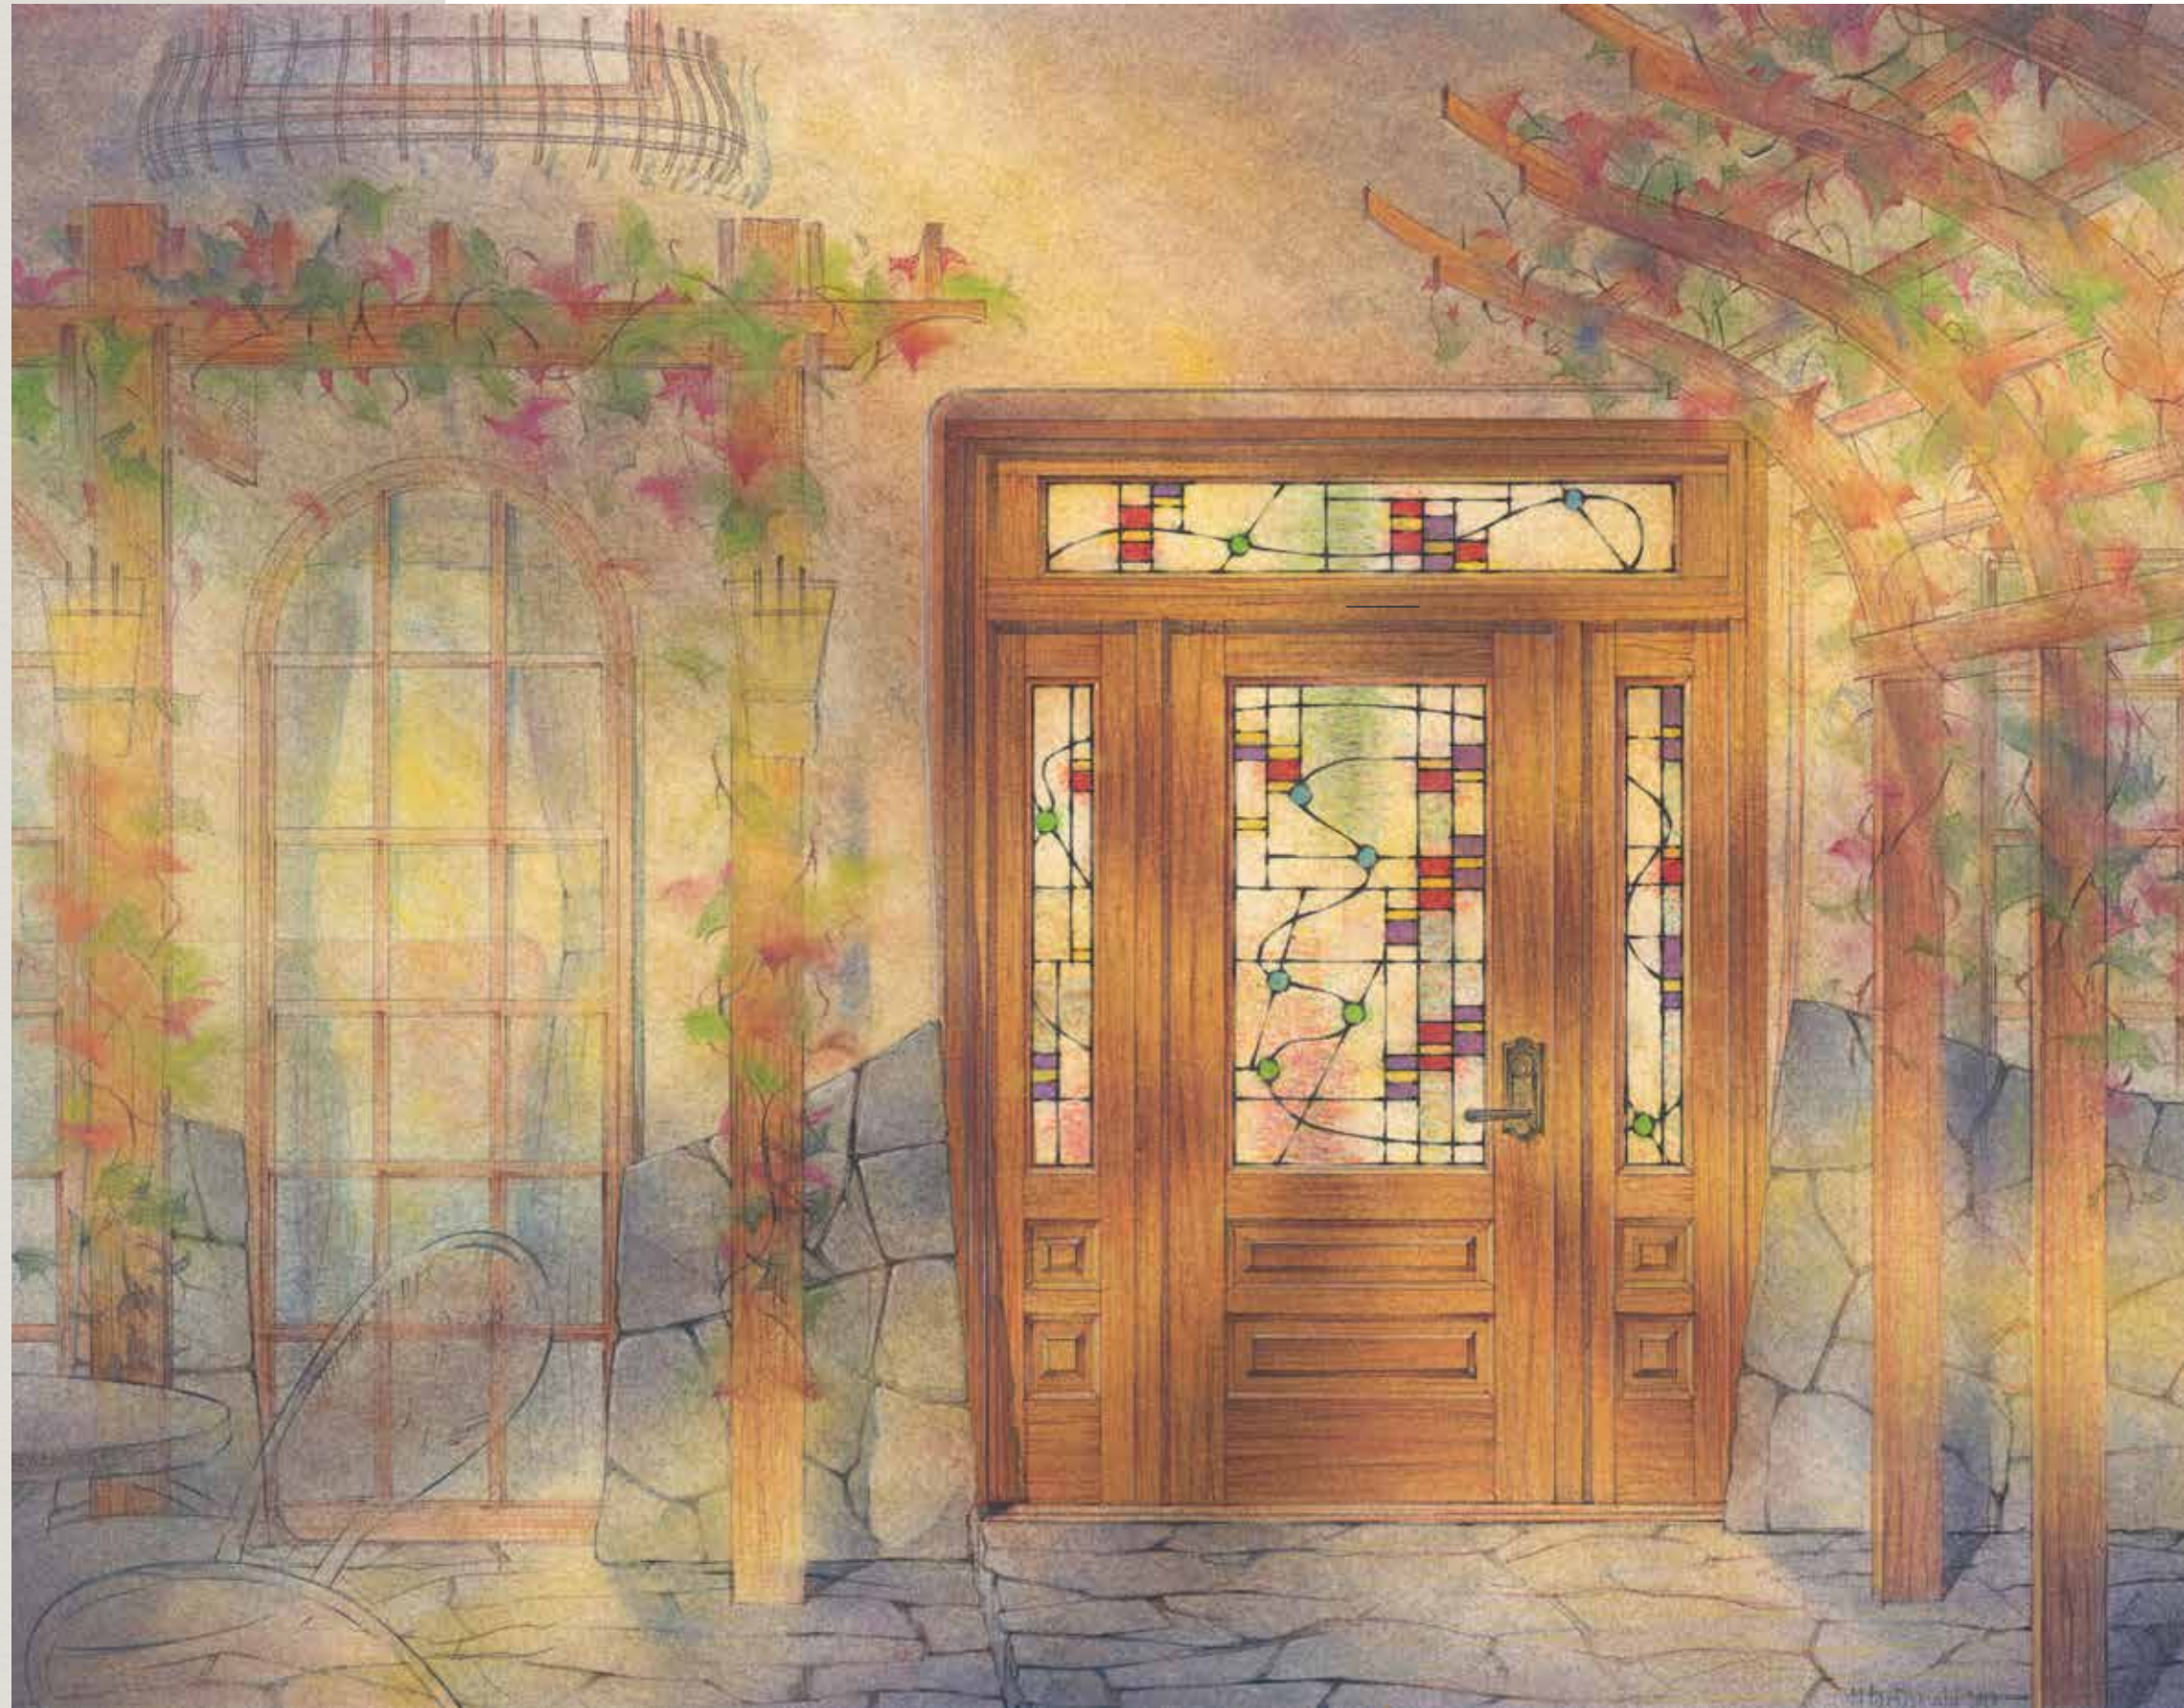

Custom double door with sidelights shown
in Douglas Fir with custom glass pattern

TWO THOUSAND ELEVEN

ARTISTRY *that Excites*

Full Bloom®

4612 door, 4613 (left), 4614 (right) sidelights,
and matching transom shown in Douglas Fir

TWO THOUSAND TEN

RUGGEDNESS *that's a Breeze*

77664 door, 77663 sidelights shown in Black Locust

TWO THOUSAND NINE

A RUSTIC *Renaissance*

Four Square™
6971 door, 6176 sidelight
shown in Teak

TWO THOUSAND EIGHT