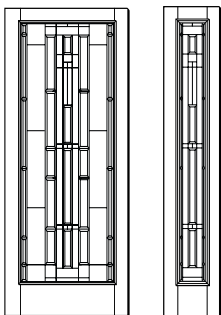

TERRACE RIDGE®
6422 (Black)

6423 (Black)