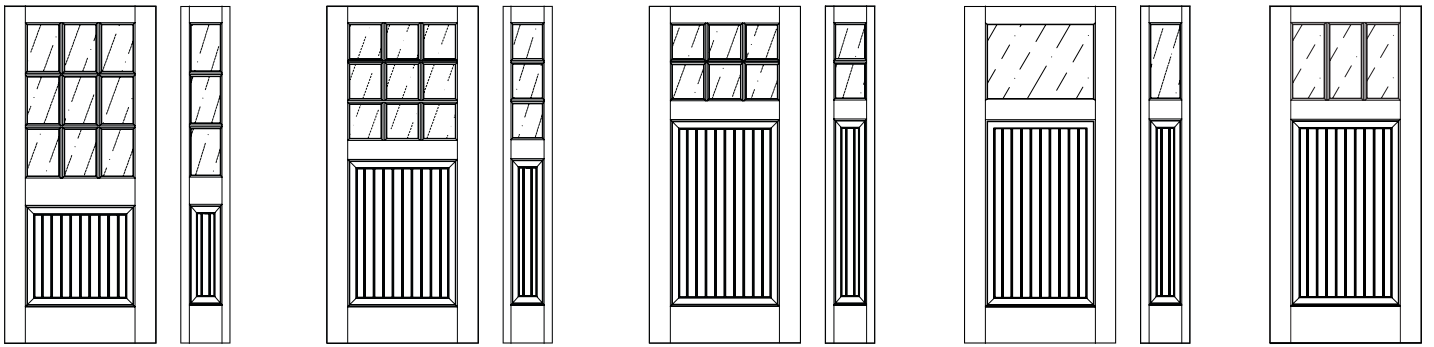

7224 (TDL)   7215 (TDL)   7226 (TDL)   7217 (TDL)   7228 (TDL)   7219 (TDL)   7242   7211   7246 (TDL)
37224 (SDL)   37215 (SDL)   37226 (SDL)   37217 (SDL)   37228 (SDL)   37219 (SDL)   37246 (SDL)