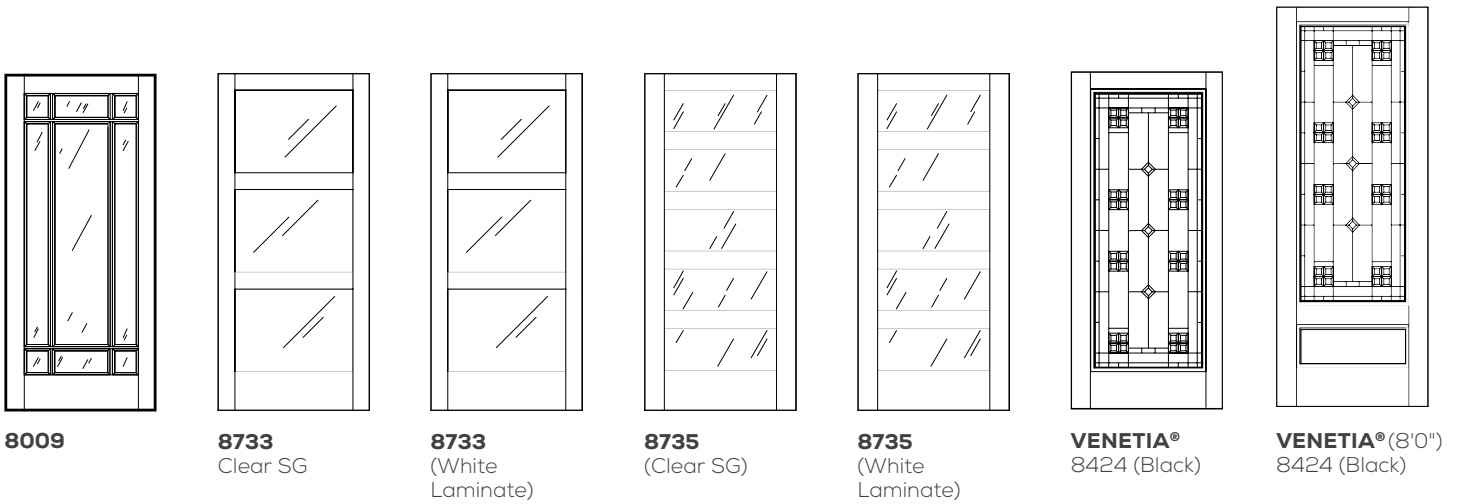

89815

PREMIUM FLUSH DOORS

(Features 1/4" MDF veneer with 1/2" wide x 1/8" deep grooves)

89934

89935

NEWPORT®
8422 (Black)

NEWPORT® (8'0")
8422 (Black)

WATERTON
8423 (Black)
8463 (Silver)