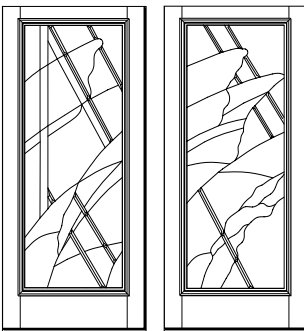

COASTAL SURF®
6901* (Black)

6902* (Black)