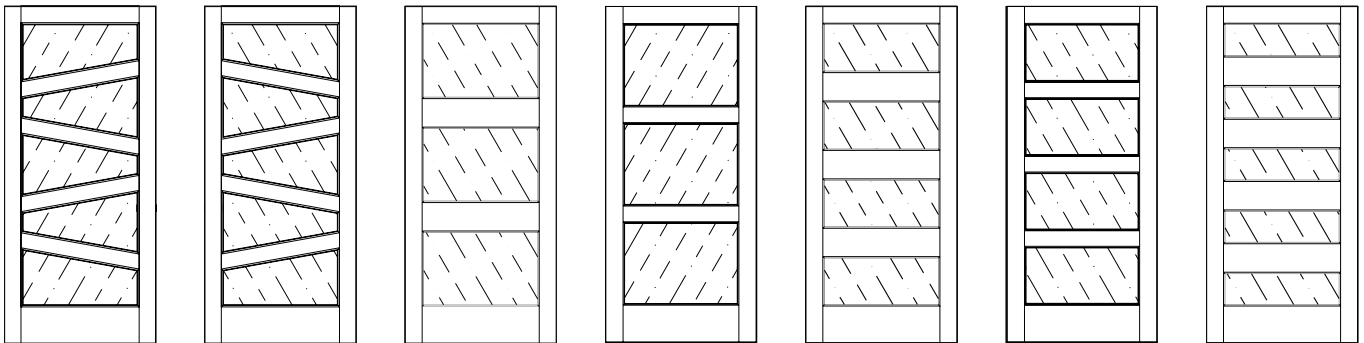

4931   4941   1603   1643   1604   1644   1605