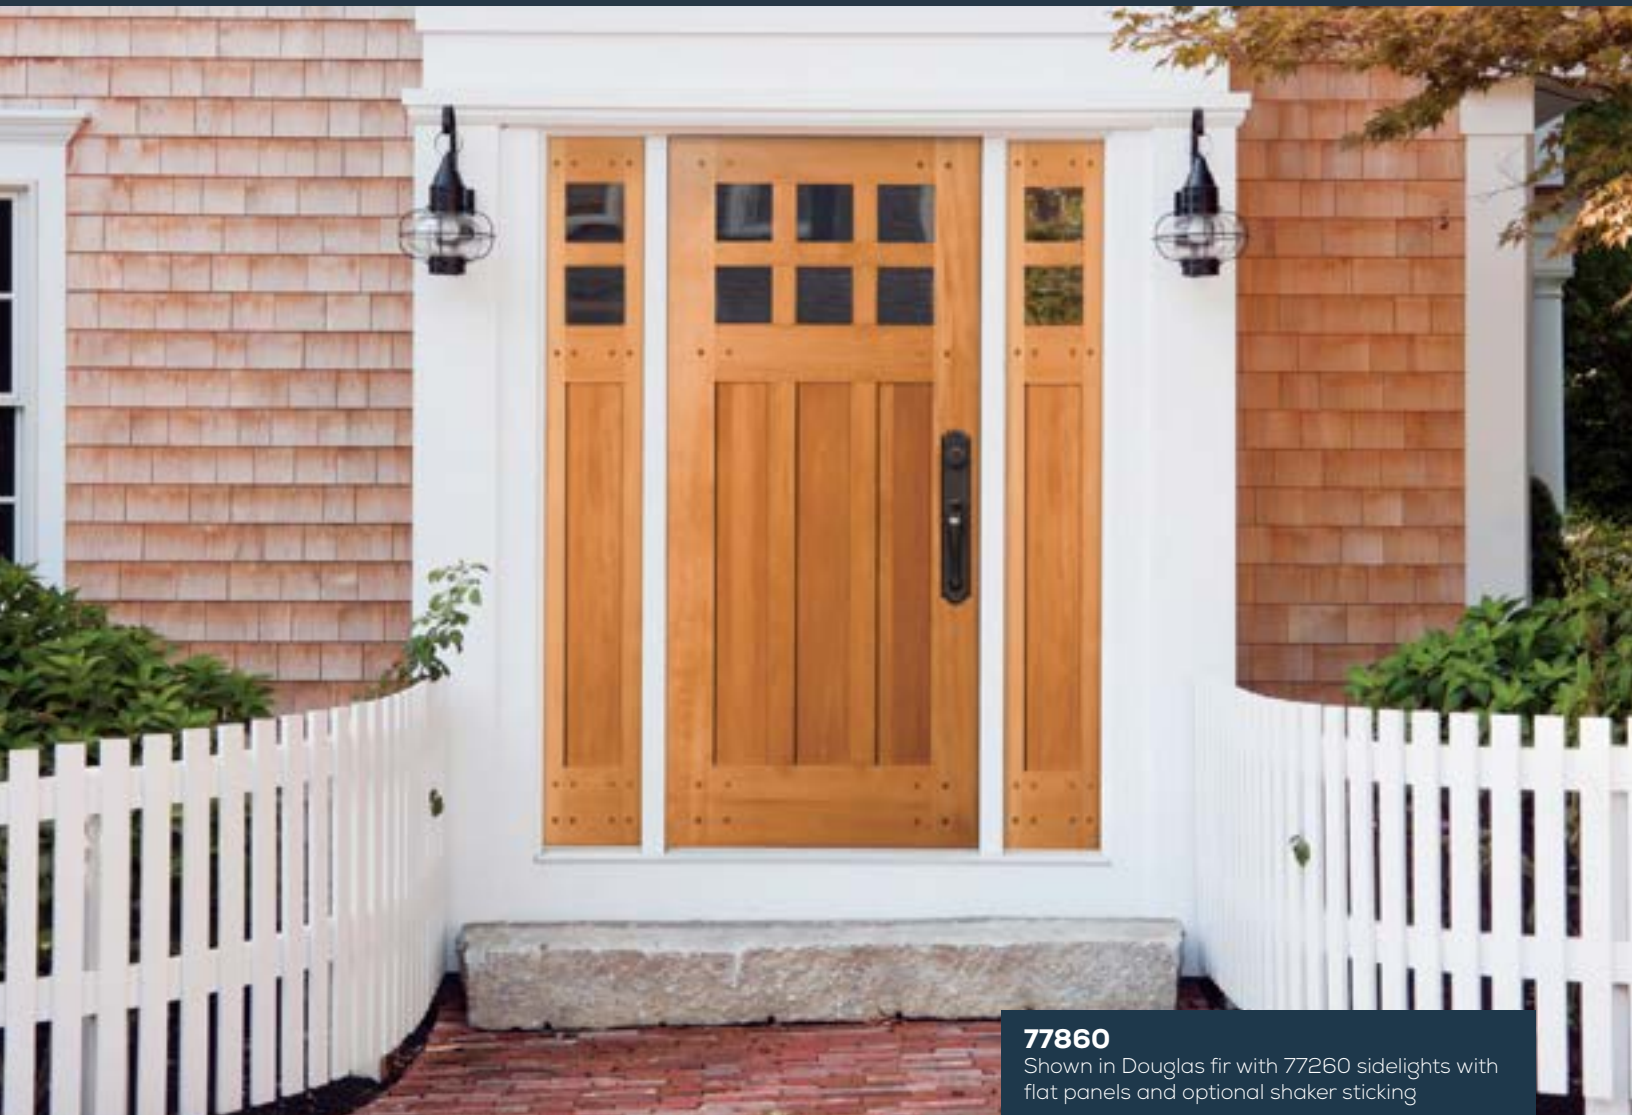

NANTUCKET COLLECTION™

simpsondoor.com/nantucket

77860

Shown in Douglas fir with 77260 sidelights with flat panels and optional shaker sticking

Nantucket Island is a place of great beauty that withstands the harsh coastal weather of the North Atlantic. That same resilient charm is expressed in the Nantucket Collection™ by Simpson. Featuring a 10-year warranty, these doors combine weather-resistant wood species with a modified mortise-and-tenon construction technique. The result is a door that will retain its rugged beauty, regardless of what nature sends its way.

NANTUCKET COLLECTION DOORS ARE AVAILABLE:

- In any height and width
- In Western Hemlock, Douglas Fir, Nootka Cypress and Sapele Mahogany
- 1-3/4" or 2-1/4" thick
- For doors with glass, choose from virtually any glass texture
- With your choice of face-pin joinery (standard) or no-pin joinery (option)
- 10-year warranty with no building overhang required

FOR MORE OPTIONS:

To access a complete offering of available sticking and panel types, as well as other custom alterations, visit Simpson EZO at <https://ezq.simpsondoor.com/>