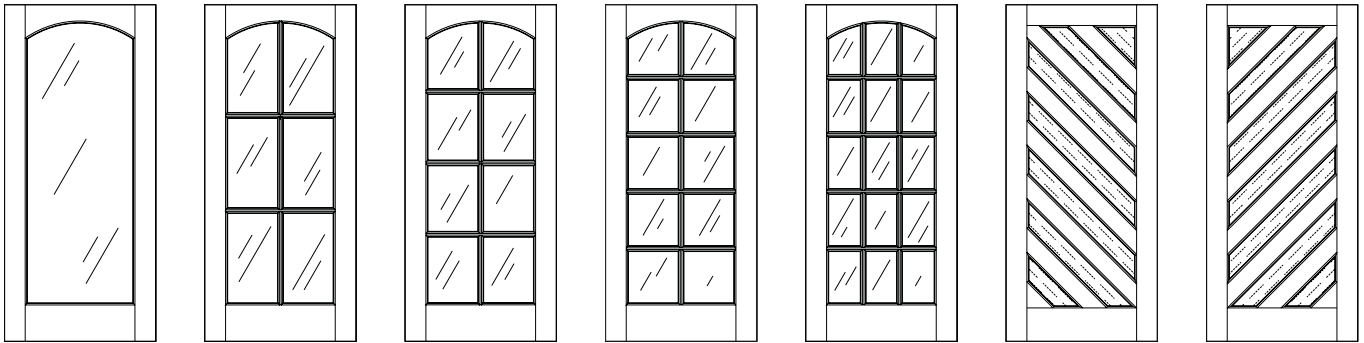

1401   1416   1418   1410   1415   4930   4932