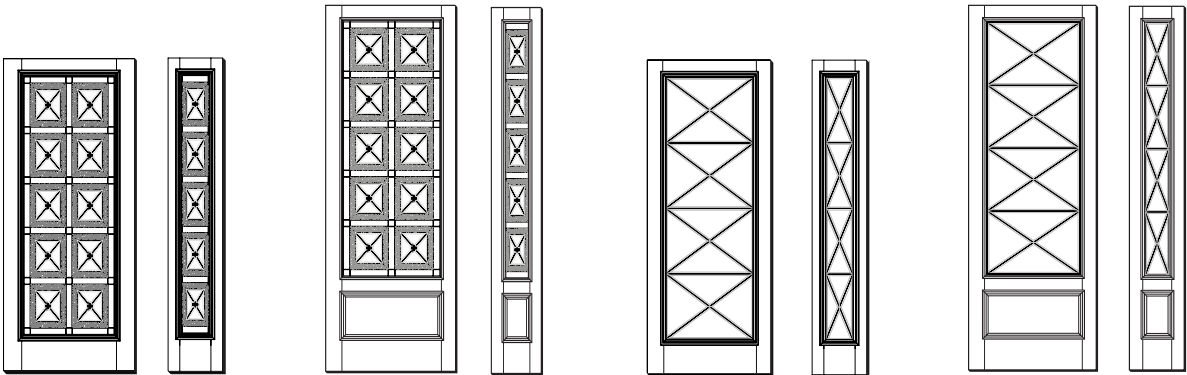

EMBARCADERO®
6468 (Silver)

6469 (Silver)

EMBARCADERO® (8'0")
6468 (Silver)

6469 (Silver)

WATTSWORTH®
6462 (Black)

6463 (Black)

WATTSWORTH® (8'0")
6462 (Black)

6463 (Black)