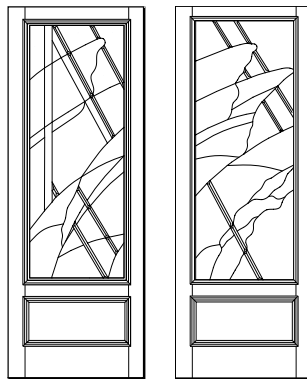

COASTAL SURF® (8'0")
6901* (Black)

6902* (Black)