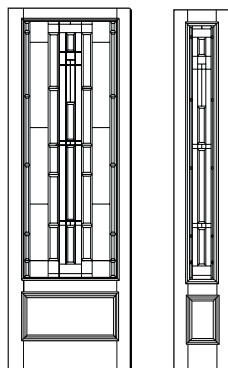

TERRACE RIDGE® (8'0")
6422 (Black)

6423 (Black)