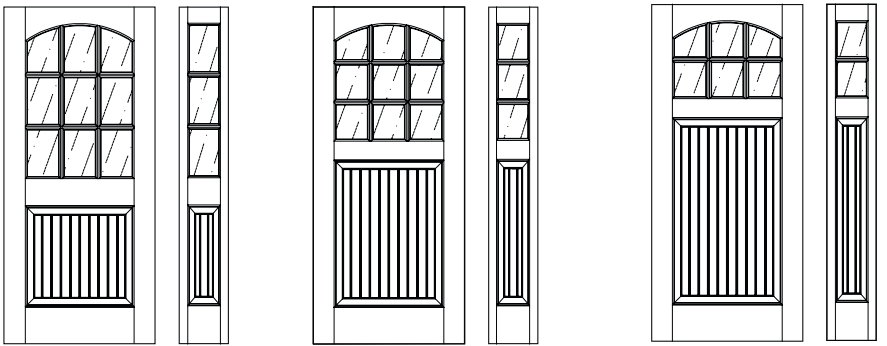

7214 (TDL)   7215 (TDL)   7216 (TDL)   7217 (TDL)   7218 (TDL)   7219 (TDL)
37214 (SDL)   37215 (SDL)   37216 (SDL)   37217 (SDL)   37218 (SDL)   37219 (SDL)

DENTIL SHELF OPTIONS:

TDL = TRUE DIVIDED LITE

SDL = SIMULATED DIVIDED LITE