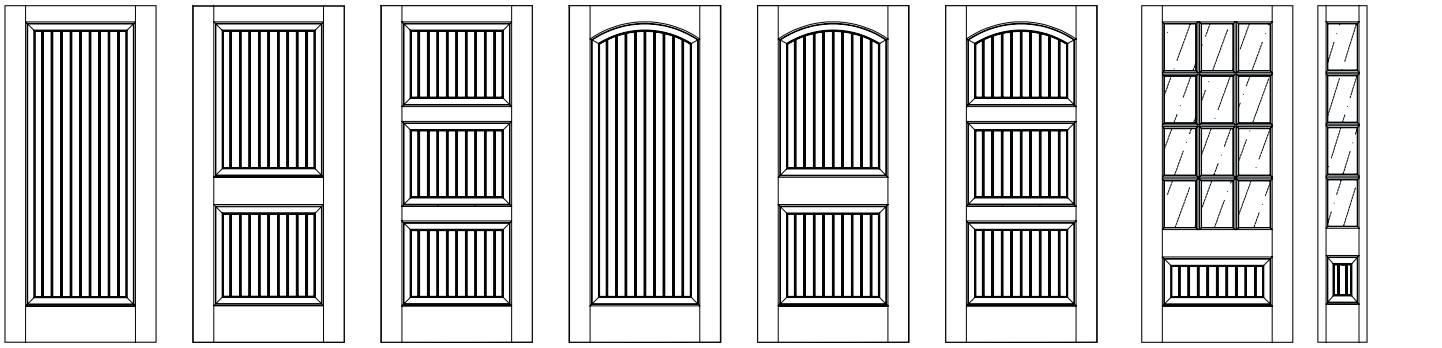

7322   7324   7326   7302   7304   7306   7222 (TDL)   7213 (TDL)
37222 (SDL)   37213 (SDL)