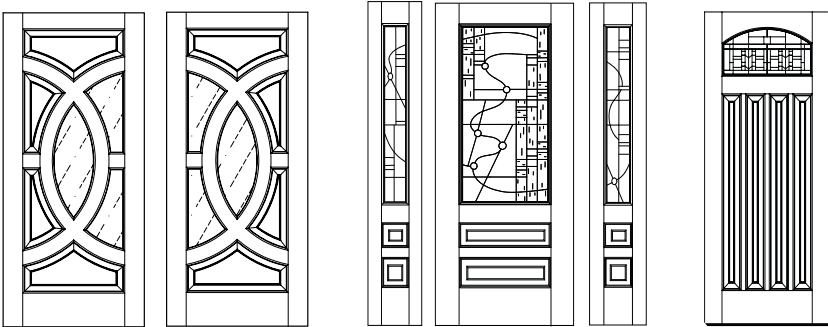

LOMBARD®
4914*

4915*

FULL BLOOM®
4613* 4612*
(Black) (Black)

4614*
(Black)

AREZZO GROVE™
7872 (Silver)

* AS VIEWED FROM EXTERIOR OF HOME