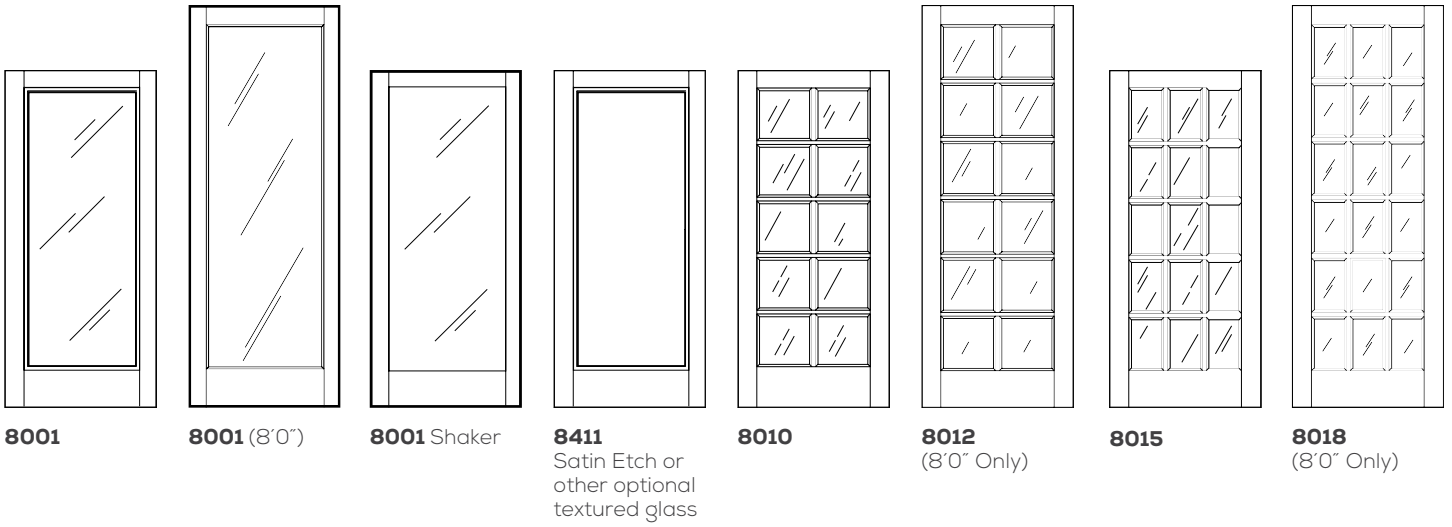

89815

PREMIUM FLUSH DOORS

(Features 1/4" MDF veneer with 1/2" wide x 1/8" deep grooves)

89934

89935

NEWPORT®
8422 (Black)

NEWPORT® (8'0")
8422 (Black)

WATERTON
8423 (Black)
8463 (Silver)