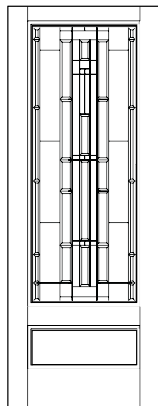

**TERRACE
RIDGE® (8'0")**
88421 (Black)