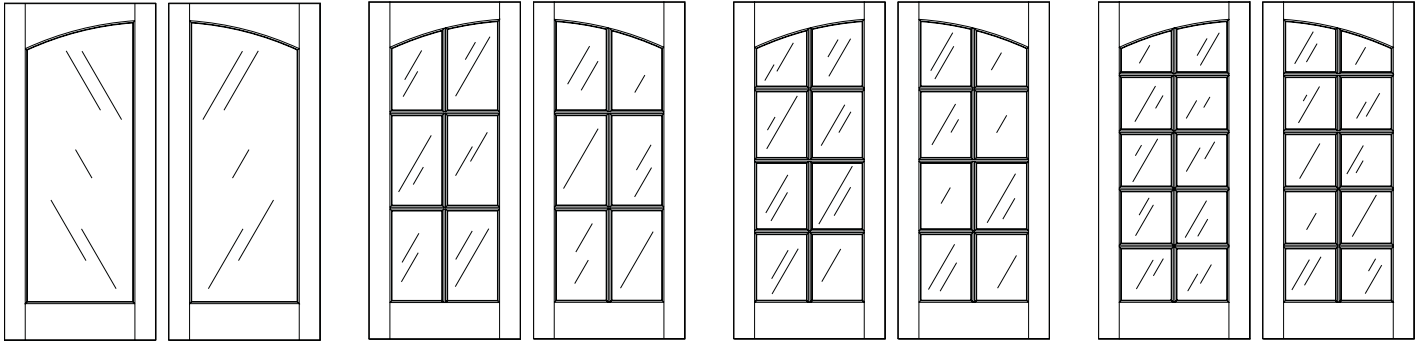

INTERIOR FRENCH DOORS

1421   1431   1426   1436   1428   1438   1420   1430