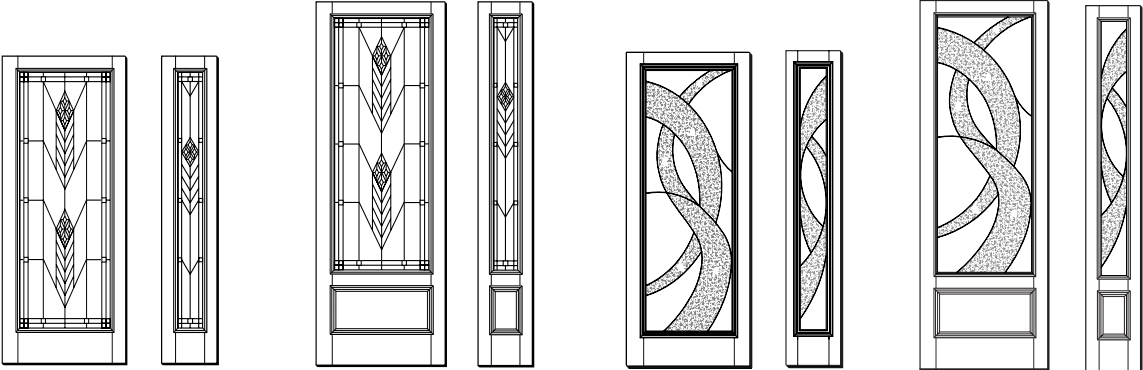

PRAIRIEFIELD®
6426 (Black)
6466 (Silver)

6427 (Black)
6467 (Silver)

PRAIRIEFIELD® (8'0")
6426 (Black)
6466 (Silver)

6427 (Black)
6467 (Silver)

PAMPLONA®
6420* (Black)

6421* (Black)

PAMPLONA® (8'0")
6420* (Black)

6421* (Black)